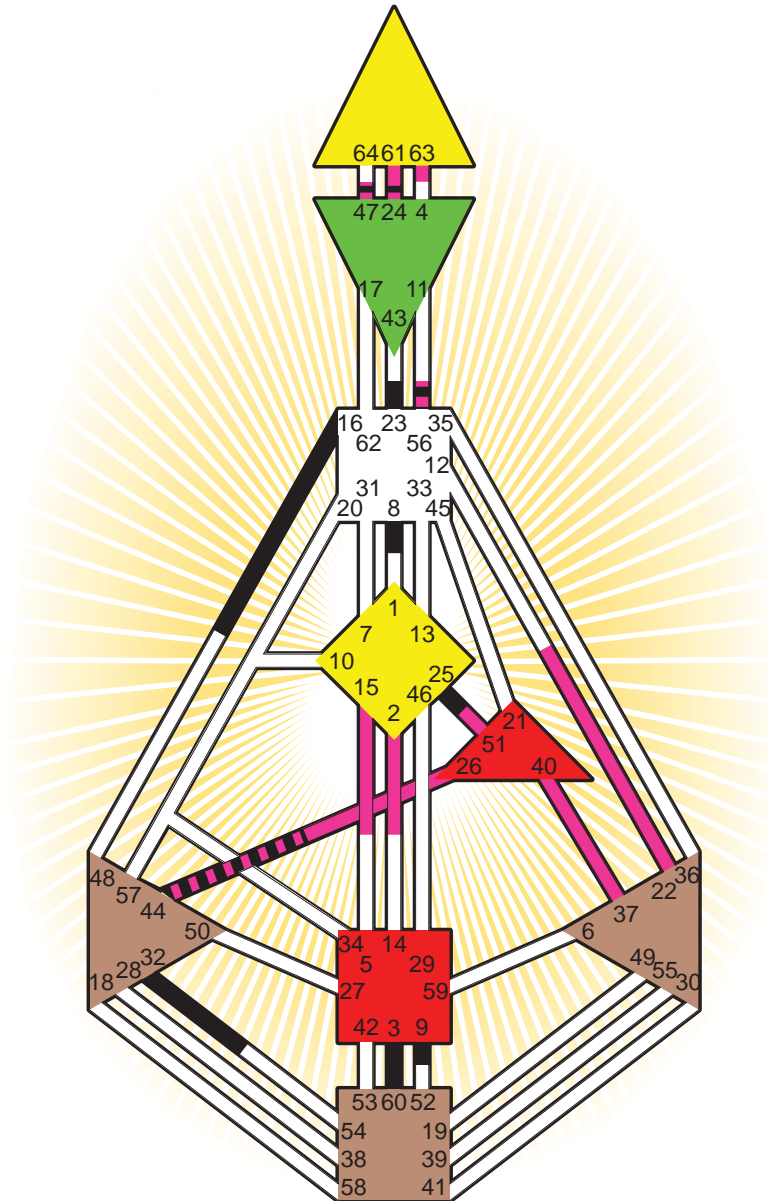

ZEN HUMAN DESIGN

INDIVIDUAL CHART

Al Unser

Personality

Albuquerque, NM
29. May 1939
08:10:00 MST
15:10:00 GMT

Design

28. February 1939
20:10:28 GMT

Rodden Rating **AA**

Definition Type

- ☐ No Definition
- ☐ Single Definition
- ☐ Split Definition
- ☒ Triple Split Definition
- ☐ Quadruple Split Definition

Mode

- ☒ To Wait
- ☐ To Do

Defined Centers

- ☐ Throat
- ☒ Ji
- ☒ Sacral
- ☐ Head
- ☒ Heart
- ☒ Root

Awareness

- ☒ Mental (Ajna)
- ☐ Intuitive (Spleen)
- ☐ Emotional (Solar Plexus)

	☉	⊕	☾	♈	♉	♊	♋	♌	♍	♎	♏	♐	♑
Personality	16.2	9.2	32.5	44.1	24.1	8.3	24.4	60.6	25.6	3.1	23.1	47.4	56.4
Design	37.4	40.4	15.4	44.4	24.4	22.1	61.5	26.2	63.3	51.1	2.2	47.6	56.4