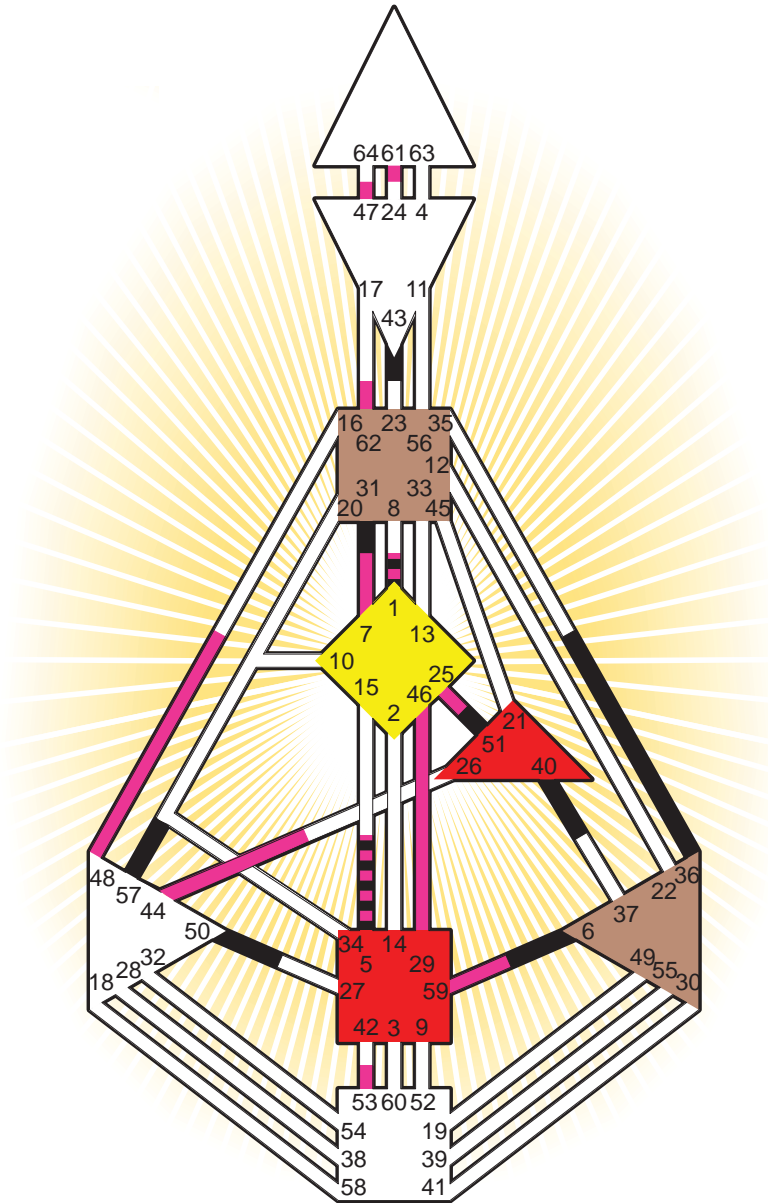

ZEN HUMAN DESIGN

INDIVIDUAL CHART

Usher

Personality

Dallas, TX
14. October 1978
04:00:00 CDT
09:00:00 GMT

Design

15. July 1978
12:29:13 GMT

Rodden Rating **B**

Definition Type

- ☐ No Definition
- ☒ Single Definition
- ☐ Split Definition
- ☐ Triple Split Definition
- ☐ Quadruple Split Definition

Mode

- ☐ To Wait
- ☒ To Do

Defined Centers

- ☒ Throat
- ☐ Head
- ☒ Ji
- ☒ Heart
- ☒ Sacral
- ☐ Root

Awareness

- ☐ Mental (Ajna)
- ☐ Intuitive (Spleen)
- ☒ Emotional (Solar Plexus)

	☉	⊕	☾	♋	♌	♍	♎	♏	♐	♑	♒	♓	
Personality	57.6	51.6	36.5	6.5	36.5	50.5	43.4	1.4	31.5	40.5	1.3	5.6	57.2
Design	62.3	61.3	1.6	46.2	25.2	7.6	59.5	47.2	53.5	29.5	44.6	5.5	48.5