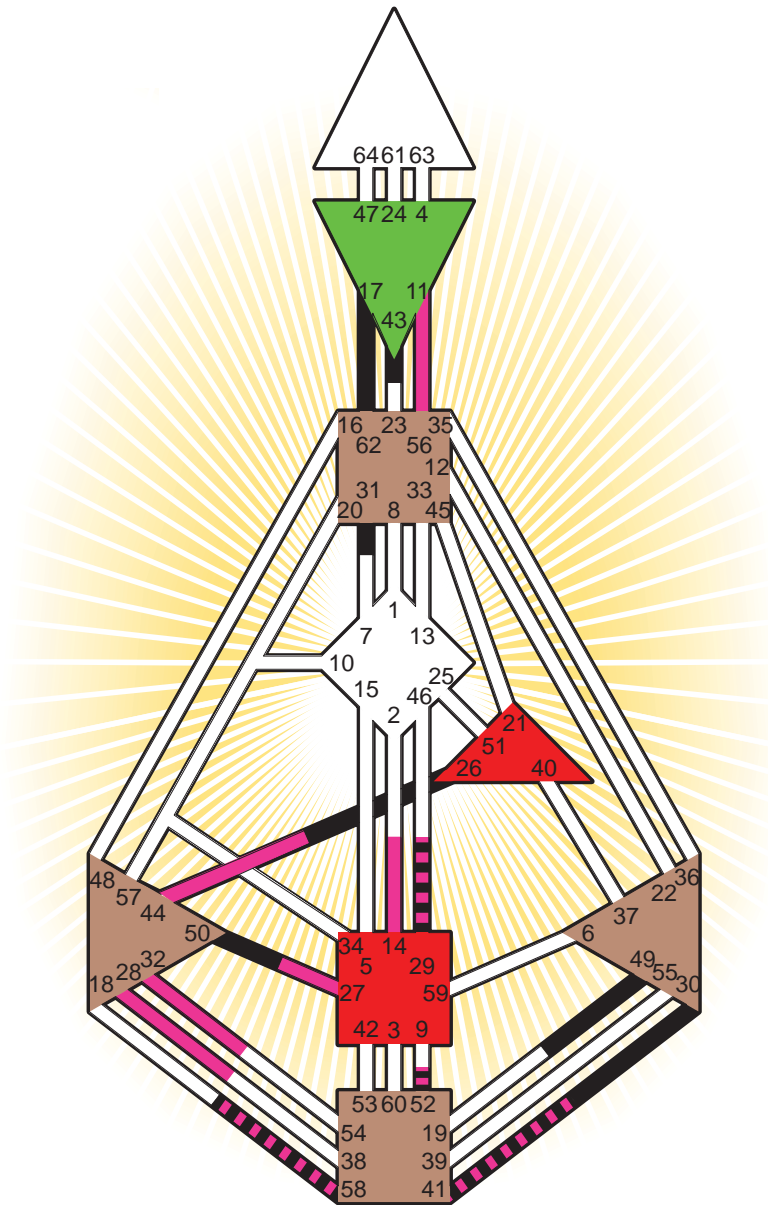

ZEN HUMAN DESIGN

INDIVIDUAL CHART

Eddie Van Halen

Personality

Amsterdam, NL
 26. January 1955
 01:05:00 MET
 00:05:00 GMT

Design

31. October 1954
 05:26:51 GMT

Rodden Rating **AA**

Definition Type

- No Definition
- Single Definition
- Split Definition
- Triple Split Definition
- Quadruple Split Definition

Mode

- To Wait
- To Do

Defined Centers

- Throat
- Head
- Ji
- Heart
- Sacral
- Root

Awareness

- Mental (Ajna)
- Intuitive (Spleen)
- Emotional (Solar Plexus)

	☉	⊕	☾	♈	♉	♊	♋	♌	♍	♎	♏	♐	♑
Personality	<u>41.4</u>	<u>31.4</u>	<u>30.5</u>	58.2	52.2	49.5	26.2	17.5	62.3	43.2	<u>62.5</u>	<u>50.2</u>	29.2
Design	<u>28.6</u>	<u>27.6</u>	<u>11.4</u>	58.4	52.4	28.3	14.6	41.5	56.4	44.5	<u>56.2</u>	<u>32.6</u>	29.3