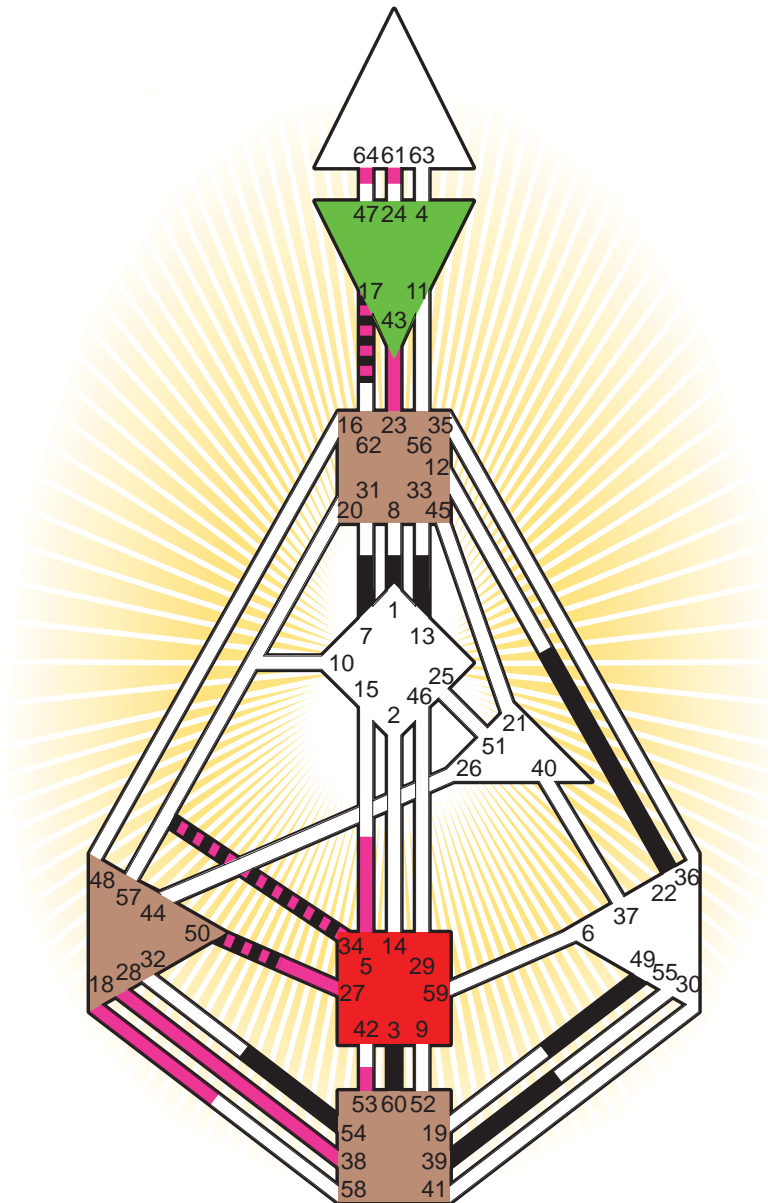

ZEN HUMAN DESIGN

INDIVIDUAL CHART

Jules Verne

Personality

Nantes, F
 8. February 1828
 12:00:00 LMT
 12:06:12 GMT

Design

13. November 1827
 21:34:01 GMT

Rodden Rating **AA**

Definition Type

- No Definition
- Single Definition
- Split Definition
- Triple Split Definition
- Quadruple Split Definition

Mode

- To Wait
- To Do

Defined Centers

- Throat Head
- Ji Heart
- Sacral Root

Awareness

- Mental (Ajna)
- Intuitive (Spleen)
- Emotional (Solar Plexus)

	☉	⊕	☾	♋	♌	♍	♎	♏	♐	♑	♒	♓	
Personality	13.6	7.6	1.2	50.3	3.3	49.5	22.2	34.1	1.1	39.6	60.4	54.3	17.2
Design	43.3	23.3	64.3	28.4	27.4	5.2	34.1	18.5	50.5	53.6	61.5	38.5	17.1