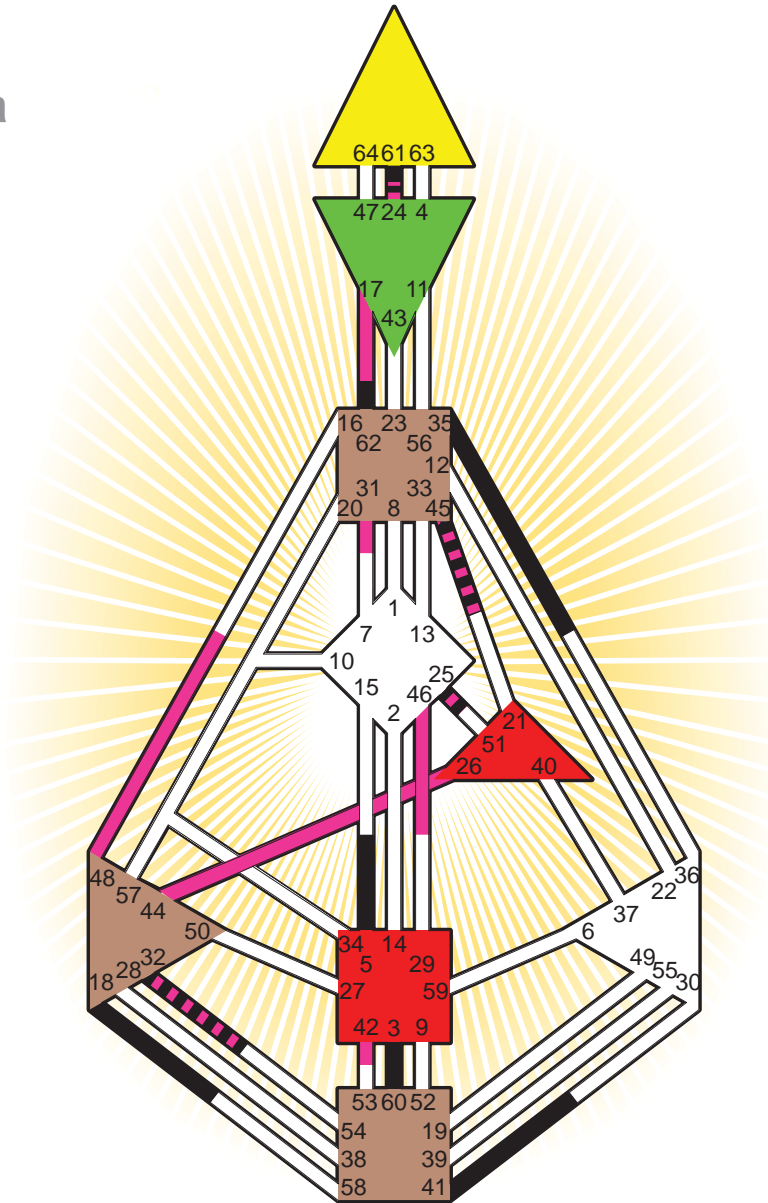

ZEN HUMAN DESIGN

INDIVIDUAL CHART

Swami Vivekananda

Personality

Calcutta, IND
12. January 1863
06:33:00 LMT
00:39:32 GMT

Design

16. October 1862
23:58:11 GMT

Rodden Rating **AA**

Definition Type

- ☐ No Definition
- ☐ Single Definition
- ☐ Split Definition
- ☒ Triple Split Definition
- ☐ Quadruple Split Definition

Mode

- ☒ To Wait
- ☐ To Do

Defined Centers

- Throat
- Head
- Ji
- Heart
- Sacral
- Root

Awareness

- ☒ Mental (Ajna)
- ☐ Intuitive (Spleen)
- ☐ Emotional (Solar Plexus)

	☉	⊕	☾	♈	♉	♊	♋	♌	♍	♎	♏	♐	♑
Personality	61.1	62.1	18.6	5.5	35.5	41.2	60.3	3.3	32.6	18.2	45.1	25.4	24.2
Design	32.3	42.3	31.3	26.1	45.1	44.6	48.1	17.6	48.2	46.2	45.4	25.4	24.4