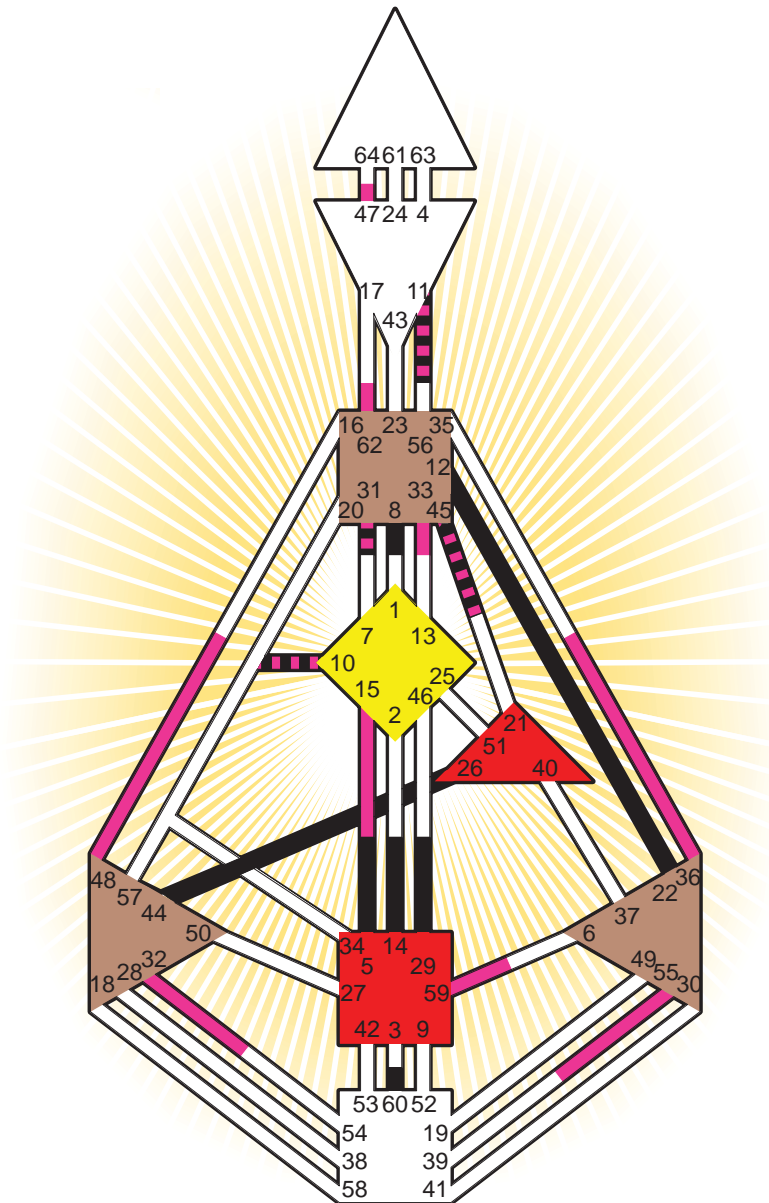

ZEN HUMAN DESIGN

INDIVIDUAL CHART

Voltaire

Personality

Paris, F
 21. November 1694
 17:30:00 LMT
 17:20:40 GMT

Design

24. August 1694
 20:34:47 GMT

Rodden Rating **C**

Definition Type

- No Definition
- Single Definition
- Split Definition
- Triple Split Definition
- Quadruple Split Definition

Mode

- To Wait
- To Do

Defined Centers

- Throat
- Head
- Ji
- Heart
- Sacral
- Root

Awareness

- Mental (Ajna)
- Intuitive (Spleen)
- Emotional (Solar Plexus)

	☉	⊕	☾	♋	♌	♍	♎	♏	♐	♑	♒	♓	
Personality	14.6	8.6	60.6	11.3	<u>12.3</u>	<u>26.1</u>	<u>44.6</u>	<u>5.4</u>	29.2	10.5	45.1	<u>22.5</u>	31.2
Design	59.2	55.2	32.2	10.5	<u>15.5</u>	<u>47.5</u>	<u>62.4</u>	<u>48.4</u>	33.5	11.6	45.2	<u>36.1</u>	31.1