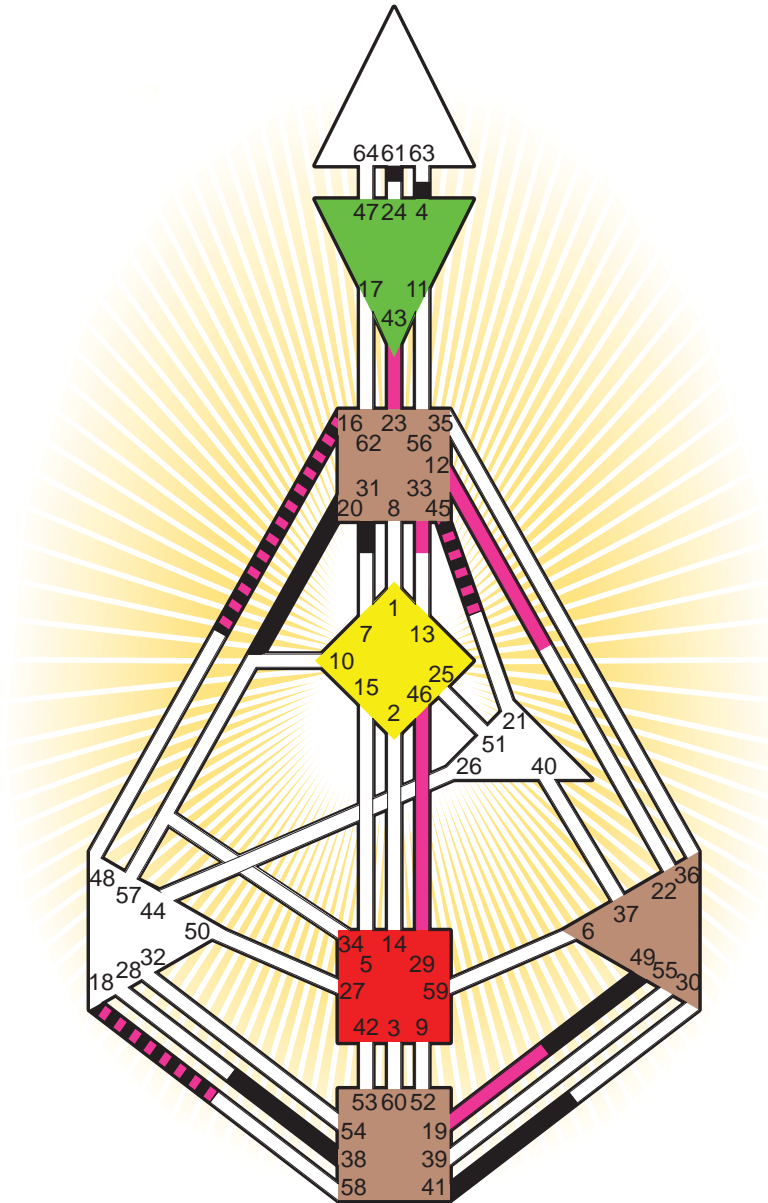

ZEN HUMAN DESIGN

INDIVIDUAL CHART

Alice Walker

Personality

Eatonton, GA
 9. February 1944
 03:20:00 CWT
 08:20:00 GMT

Design

14. November 1943
 17:28:50 GMT

Rodden Rating **C**

Definition Type

- No Definition
- Single Definition
- Split Definition
- Triple Split Definition
- Quadruple Split Definition

Mode

- To Wait
- To Do

Defined Centers

- Throat
- Head
- Ji
- Heart
- Sacral
- Root

Awareness

- Mental (Ajna)
- Intuitive (Spleen)
- Emotional (Solar Plexus)

	☉	⊕	☾	♋	♌	♍	♎	♏	♐	♑	♒	♓	
Personality	<u>49.1</u>	4.1	4.3	31.6	41.6	61.6	38.6	16.5	4.4	45.3	20.6	18.1	31.6
Design	<u>43.3</u>	<u>23.3</u>	12.2	33.3	<u>19.3</u>	<u>43.6</u>	18.2	45.4	<u>29.2</u>	12.4	16.2	<u>46.6</u>	33.2