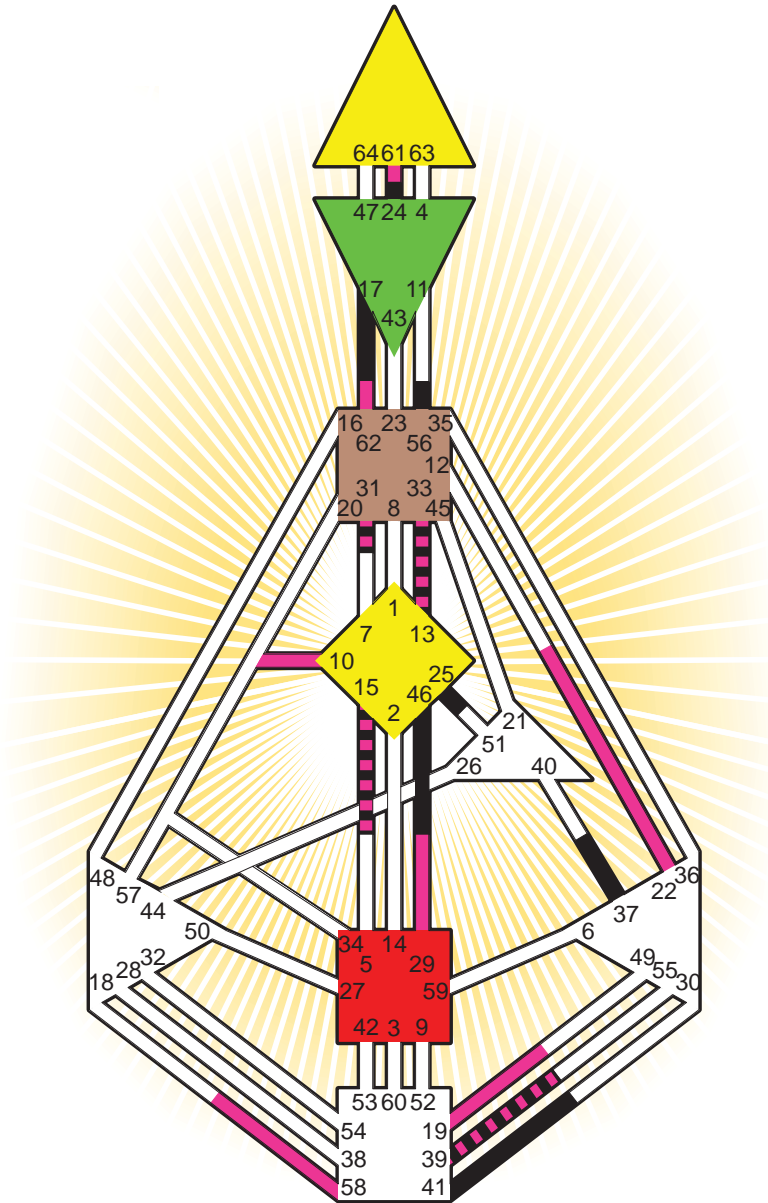

ZEN HUMAN DESIGN

INDIVIDUAL CHART

Irving Wallace

Personality

Chicago, IL
 19. March 1916
 11:00:00 CST
 17:00:00 GMT

Design

23. December 1915
 16:22:02 GMT

Rodden Rating **A**

Definition Type

- No Definition
- Single Definition
- Split Definition
- Triple Split Definition
- Quadruple Split Definition

Mode

- To Wait
- To Do

Defined Centers

- Throat
- Head
- Ji
- Heart
- Sacral
- Root

Awareness

- Mental (Ajna)
- Intuitive (Spleen)
- Emotional (Solar Plexus)

	☉	⊕	☾	♋	♌	♍	♎	♏	♐	♑	♒	♓	
Personality	25.1	<u>46.1</u>	<u>46.1</u>	41.6	31.6	37.2	<u>24.4</u>	<u>33.3</u>	<u>17.5</u>	<u>39.1</u>	<u>13.6</u>	56.4	15.4
Design	10.3	<u>15.3</u>	<u>62.4</u>	19.1	<u>33.1</u>	<u>58.2</u>	<u>61.6</u>	<u>29.6</u>	<u>22.5</u>	<u>39.5</u>	<u>13.1</u>	31.1	<u>15.5</u>