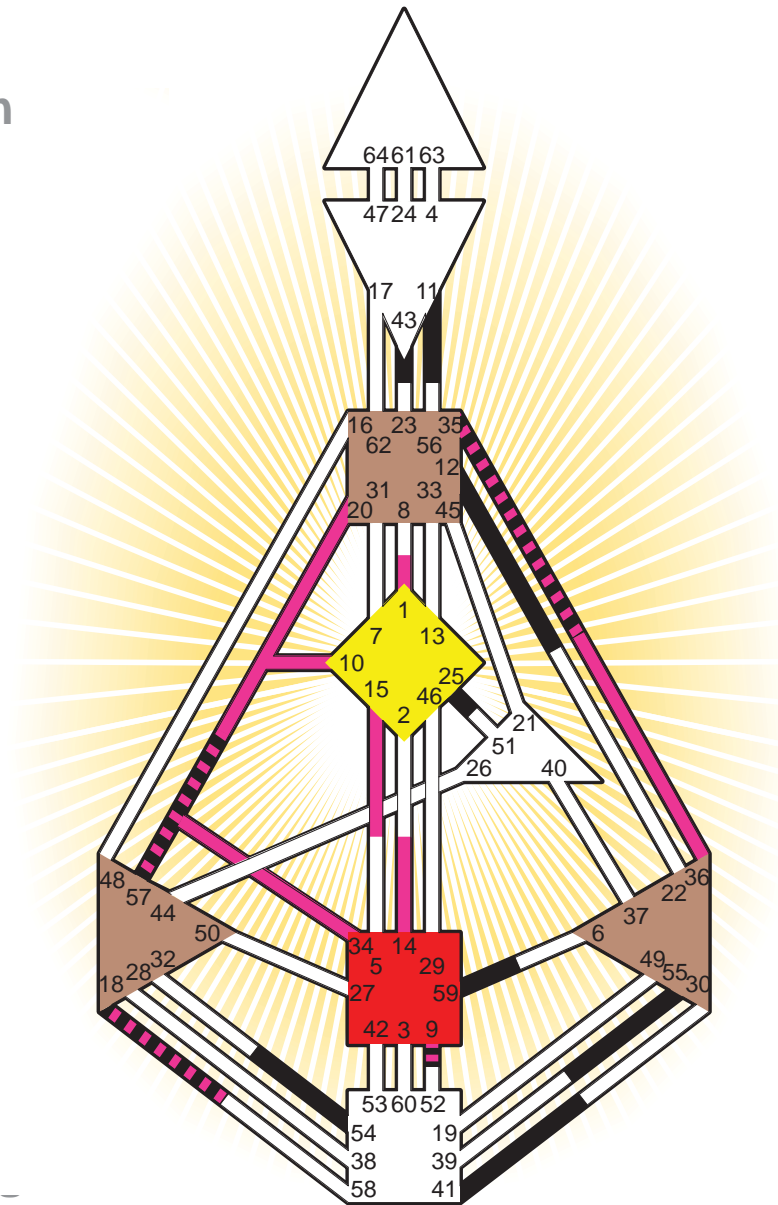

ZEN HUMAN DESIGN

INDIVIDUAL CHART

George Washington

Personality

Wakefield, VA
 22. February 1732
 10:00:00 LMT
 15:07:44 GMT

Design

27. November 1731
 23:45:40 GMT

Rodden Rating **AA**

Definition Type

- No Definition
- Single Definition
- Split Definition
- Triple Split Definition
- Quadruple Split Definition

Mode

- To Wait
- To Do

Defined Centers

- Throat Head
- Ji Heart
- Sacral Root

Awareness

- Mental (Ajna)
- Intuitive (Spleen)
- Emotional (Solar Plexus)

	☉	☊	☋	♈	♉	♊	♋	♌	♍	♎	♏	♐	♑
Personality	55.4	59.4	54.2	11.5	12.5	41.5	25.2	43.5	18.6	25.5	9.5	35.4	57.3
Design	34.6	20.6	1.5	10.2	15.2	14.4	9.6	18.4	18.2	36.5	9.1	35.6	57.3