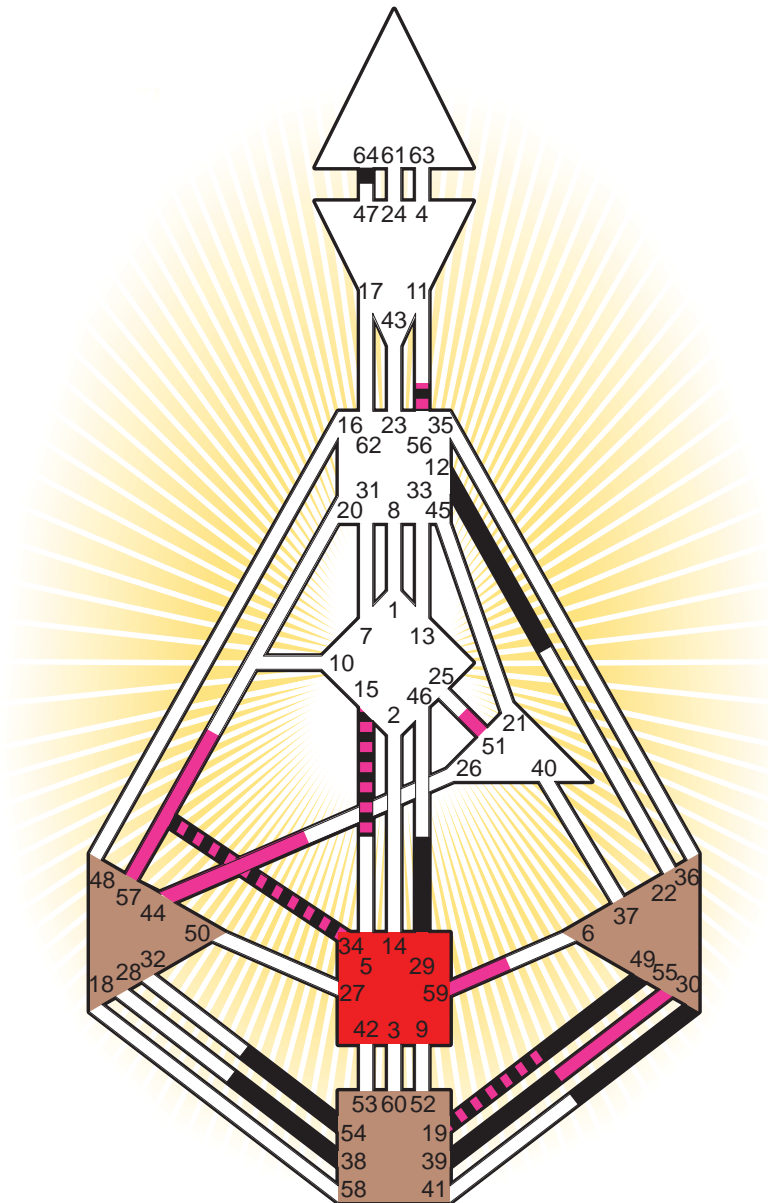

ZEN HUMAN DESIGN

INDIVIDUAL CHART

Alan Watts

Personality

Chislehurst, GBE
 6. January 1915
 06:20:00 GMT
 06:20:00 GMT

Design

11. October 1914
 00:41:54 GMT

Rodden Rating **B**

Definition Type

- No Definition
- Single Definition
- Split Definition
- Triple Split Definition
- Quadruple Split Definition

Mode

- To Wait
- To Do

Defined Centers

- Throat
- Head
- Ji
- Heart
- Sacral
- Root

Awareness

- Mental (Ajna)
- Intuitive (Spleen)
- Emotional (Solar Plexus)

	☉	⊕	☾	♋	♌	♍	♎	♏	♐	♑	♒	♓	
Personality	38.6	39.6	64.1	30.3	29.3	54.1	34.4	38.3	49.5	12.6	19.3	56.4	15.3
Design	57.2	51.2	15.4	55.6	59.6	44.4	34.1	44.1	19.6	15.5	19.1	56.5	15.5