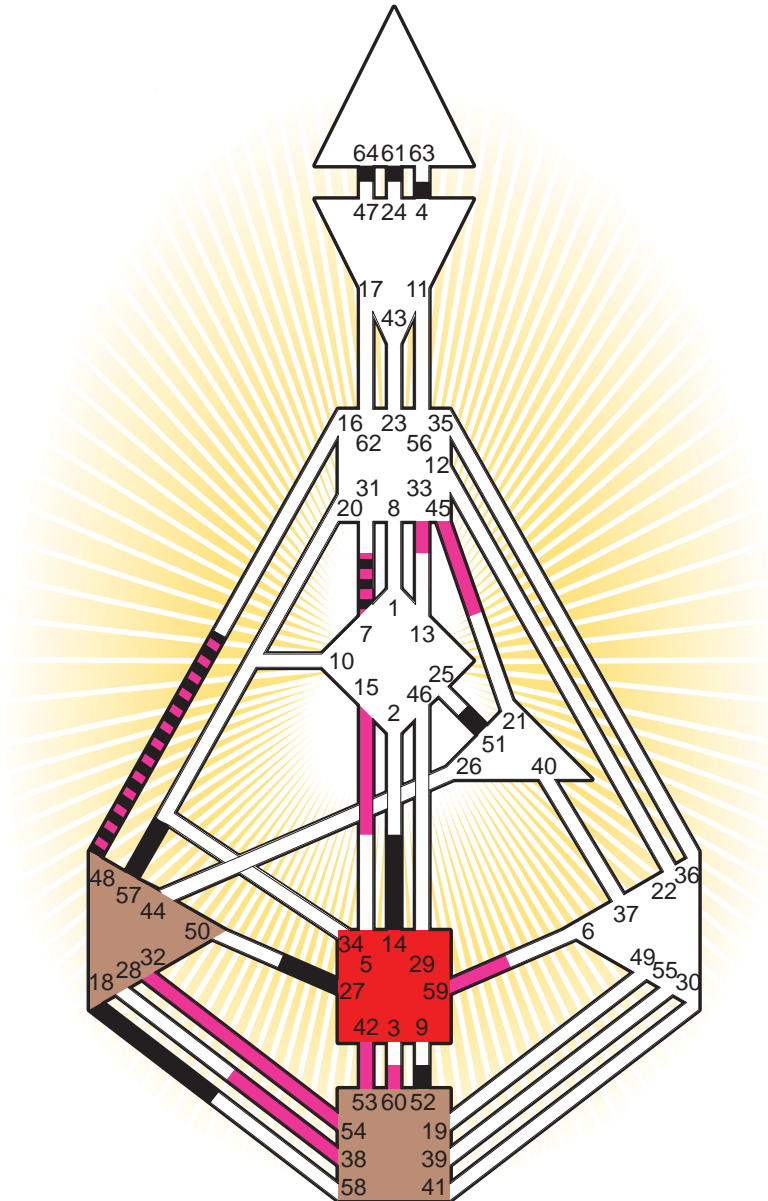

Sigourney Weaver

Personality

Manhattan, NY
 8. October 1949
 18:15:00 EST
 23:15:00 GMT

Design

9. July 1949
 22:14:41 GMT

Rodden Rating **AA**

Definition Type

- No Definition
- Single Definition
- Split Definition
- Triple Split Definition
- Quadruple Split Definition

Mode

- To Wait
- To Do

Defined Centers

- Throat
- Head
- Ji
- Heart
- Sacral
- Root

Awareness

- Mental (Ajna)
- Intuitive (Spleen)
- Emotional (Solar Plexus)

	☉	⊕	☾	♋	♌	♍	♎	♏	♐	♑	♒	♓	
Personality	57.1	51.1	27.4	51.2	57.2	18.2	14.5	4.1	61.3	64.3	52.2	48.6	7.5
Design	<u>53.3</u>	<u>54.3</u>	38.4	<u>42.1</u>	<u>32.1</u>	15.2	33.3	45.5	60.3	59.4	15.4	48.4	7.3