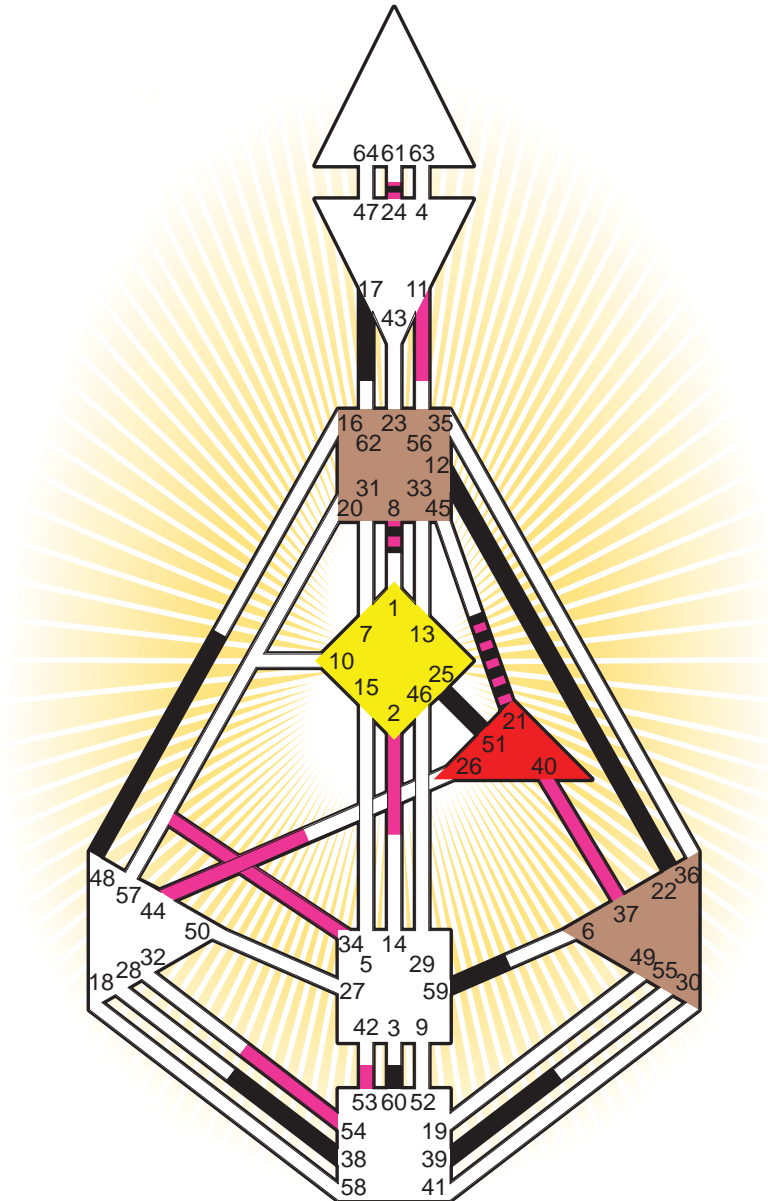

ZEN HUMAN DESIGN

INDIVIDUAL CHART

Otto Weininger

Personality

Vienna, A
3. April 1880
15:00:00 LMT
13:54:32 GMT

Design

7. January 1880
01:42:59 GMT

Rodden Rating **B**

Definition Type

- ☐ No Definition
- ☒ Single Definition
- ☐ Split Definition
- ☐ Triple Split Definition
- ☐ Quadruple Split Definition

Mode

- ☐ To Wait
- ☒ To Do

Defined Centers

- ☒ Throat
- ☐ Head
- ☒ Ji
- ☒ Heart
- ☐ Sacral
- ☐ Root

Awareness

- ☐ Mental (Ajna)
- ☐ Intuitive (Spleen)
- ☒ Emotional (Solar Plexus)

	☉	⊕	☾	♋	♌	♍	♎	♏	♐	♑	♒	♓	
Personality	21.6	48.6	60.6	38.2	39.2	17.1	<u>22.1</u>	<u>12.4</u>	<u>25.3</u>	<u>51.4</u>	<u>59.6</u>	24.4	8.2
Design	54.2	53.2	44.3	54.1	53.1	11.3	34.3	2.3	<u>37.5</u>	21.1	<u>40.4</u>	24.2	8.2