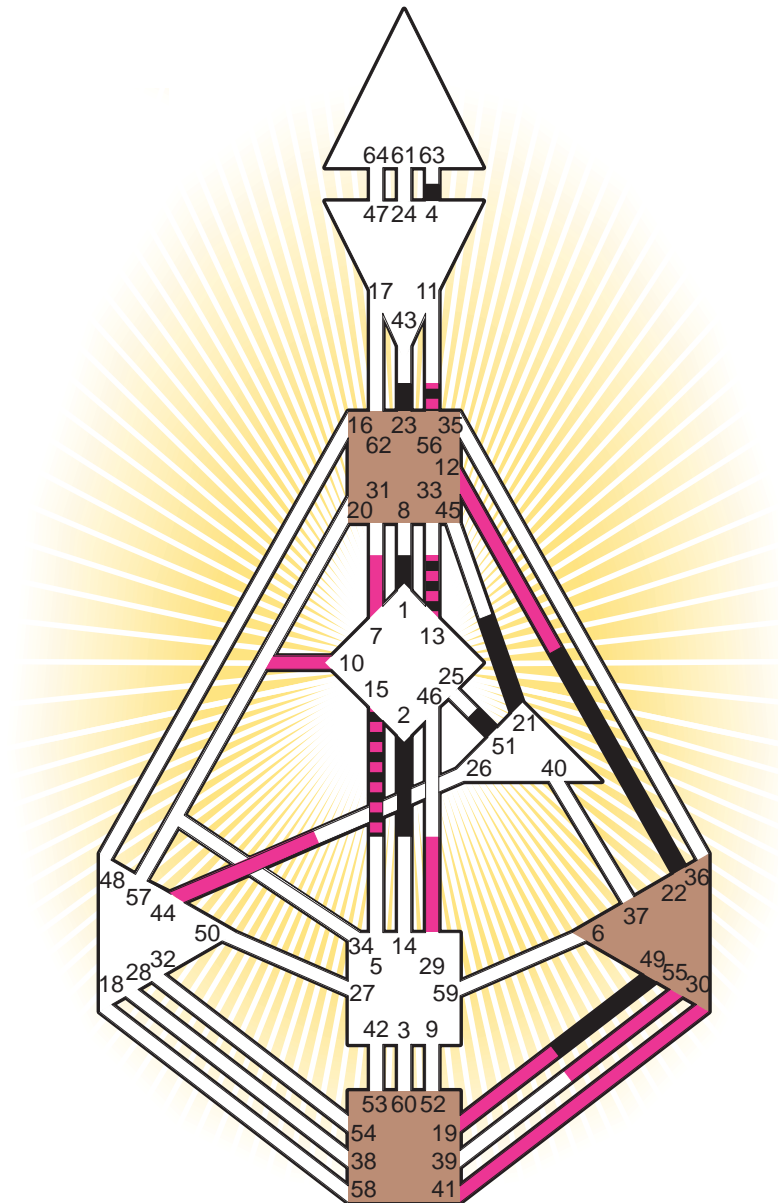

ZEN HUMAN DESIGN

INDIVIDUAL CHART

Orson Welles

Personality

Kenosha, WI
 6. May 1915
 07:00:00 CST
 13:00:00 GMT

Design

6. February 1915
 18:50:06 GMT

Rodden Rating **AA**

Definition Type

- No Definition
- Single Definition
- Split Definition
- Triple Split Definition
- Quadruple Split Definition

Mode

- To Wait
- To Do

Defined Centers

- Throat
- Head
- Ji
- Heart
- Sacral
- Root

Awareness

- Mental (Ajna)
- Intuitive (Spleen)
- Emotional (Solar Plexus)

	☉	⊕	☾	♋	♌	♍	♎	♏	♐	♑	♒	♓	
Personality	2.2	1.2	13.6	<u>49.5</u>	4.5	23.2	21.2	51.1	<u>22.5</u>	15.2	13.3	56.2	15.3
Design	13.4	7.4	44.4	<u>30.3</u>	29.3	55.6	10.2	<u>41.5</u>	<u>55.1</u>	<u>12.4</u>	<u>19.5</u>	56.3	15.3