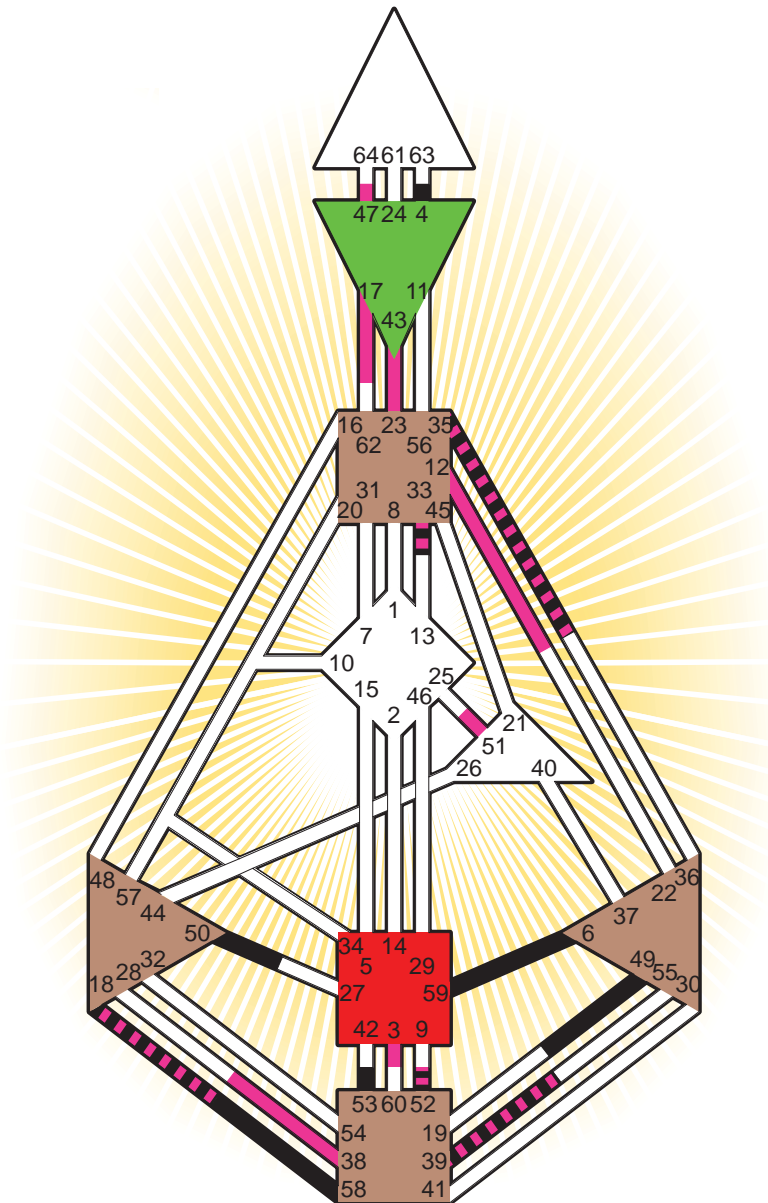

ZEN HUMAN DESIGN

INDIVIDUAL CHART

Wim Wenders

Personality

Düsseldorf, D
 14. August 1945
 08:15:00 MET/S
 06:15:00 GMT

Design

14. May 1945
 06:23:09 GMT

Rodden Rating **AA**

Definition Type

- No Definition
- Single Definition
- Split Definition
- Triple Split Definition
- Quadruple Split Definition

Mode

- To Wait
- To Do

Defined Centers

- Throat Head
- Ji Heart
- Sacral Root

Awareness

- Mental (Ajna)
- Intuitive (Spleen)
- Emotional (Solar Plexus)

	☉	⊕	☾	♋	♌	♍	♎	♏	♐	♑	♒	♓	
Personality	4.3	49.3	50.6	52.5	58.5	59.3	39.2	35.4	6.6	53.5	35.6	18.1	33.3
Design	23.5	43.5	12.4	39.1	38.1	3.1	51.4	17.6	47.1	52.5	35.1	18.1	33.1