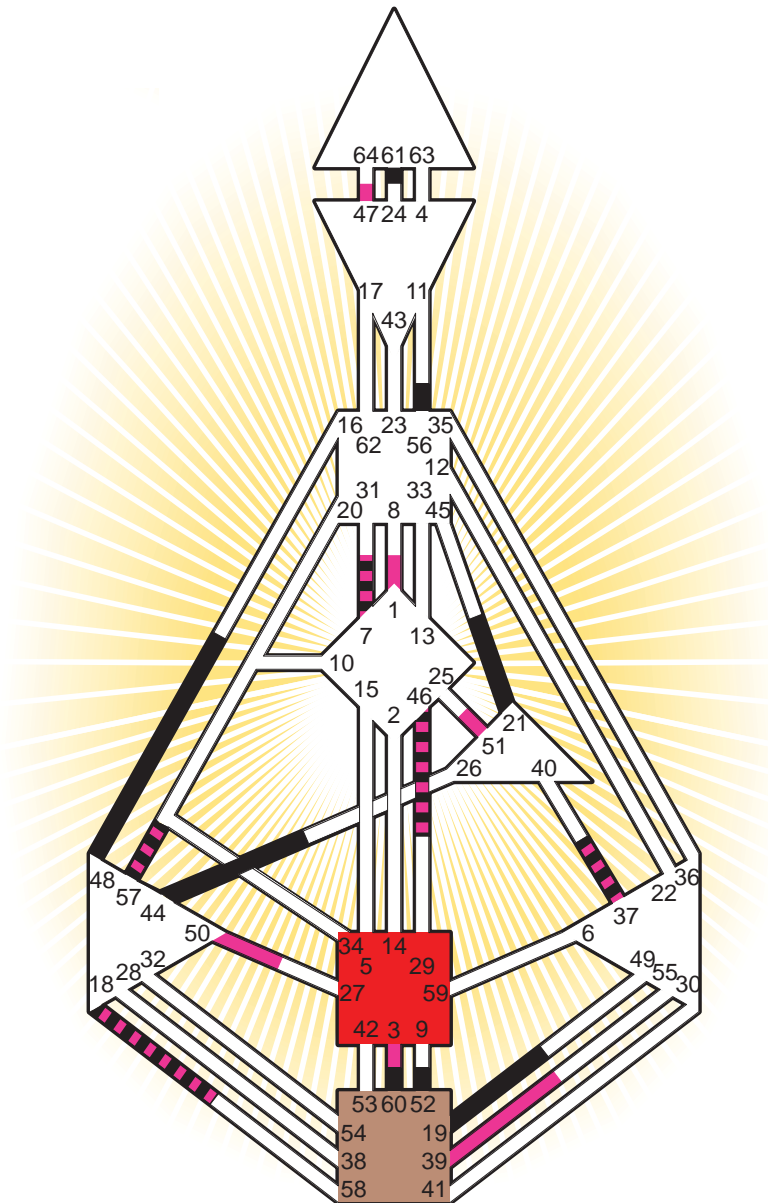

ZEN HUMAN DESIGN

INDIVIDUAL CHART

Betty White

Personality

Oak Park, IL
 17. January 1922
 18:38:00 CST
 00:38:00 GMT

Design

23. October 1921
 02:36:28 GMT

Rodden Rating **A**

Definition Type

- No Definition
- Single Definition
- Split Definition
- Triple Split Definition
- Quadruple Split Definition

Mode

- To Wait
- To Do

Defined Centers

- Throat
- Head
- Ji
- Heart
- Sacral
- Root

Awareness

- Mental (Ajna)
- Intuitive (Spleen)
- Emotional (Solar Plexus)

	☉	⊕	☾	♋	♌	♍	♎	♏	♐	♑	♒	♓	
Personality	60.1	56.1	46.1	48.3	21.3	19.4	61.2	44.6	57.4	18.4	37.2	7.2	52.6
Design	50.3	3.3	39.6	57.4	51.4	1.3	46.5	47.5	18.3	46.4	37.1	7.3	39.1