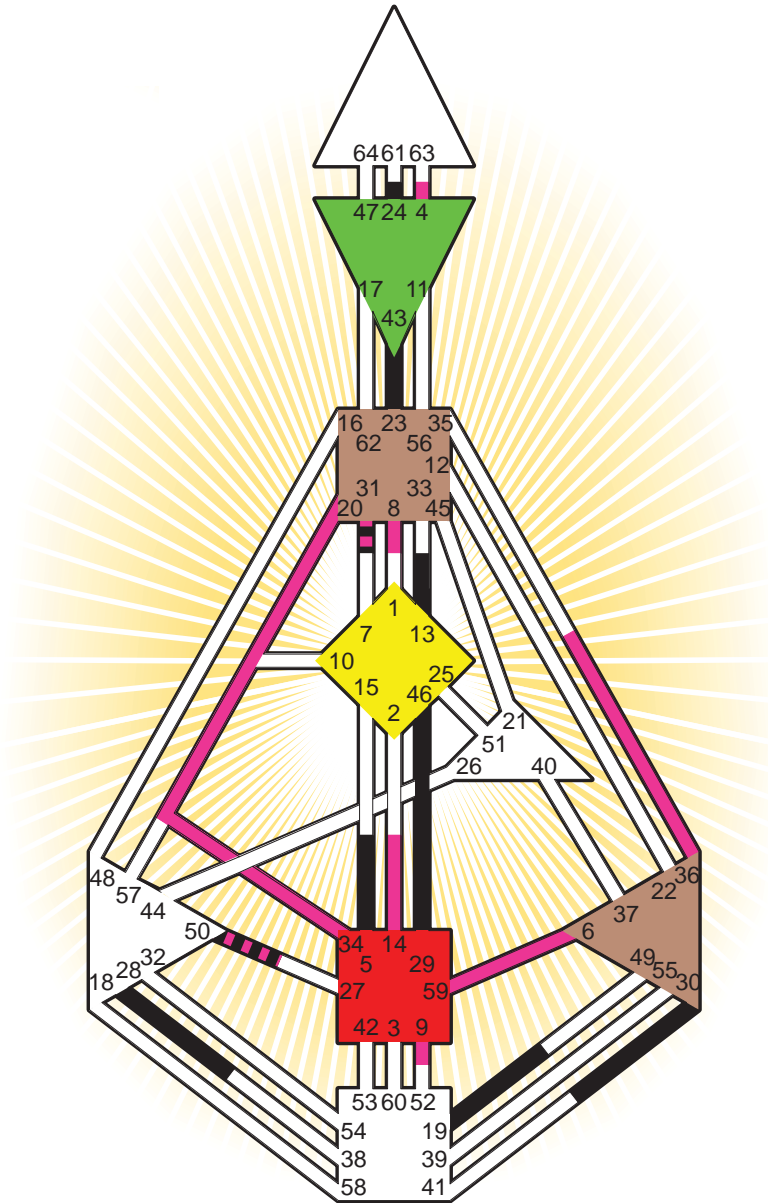

ZEN HUMAN DESIGN

INDIVIDUAL CHART

Vanna White

Personality

Conway, SC
 18. February 1957
 14:35:00 EST
 19:35:00 GMT

Design

24. November 1956
 04:56:17 GMT

Rodden Rating **B**

Definition Type

- No Definition
- Single Definition
- Split Definition
- Triple Split Definition
- Quadruple Split Definition

Mode

- To Wait
- To Do

Defined Centers

- Throat Head
- Ji Heart
- Sacral Root

Awareness

- Mental (Ajna)
- Intuitive (Spleen)
- Emotional (Solar Plexus)

	☉	⊕	☾	♋	♌	♍	♎	♏	♐	♑	♒	♓	
Personality	30.6	29.6	50.1	43.6	23.6	19.2	13.4	24.6	46.2	5.3	31.3	28.1	29.6
Design	34.2	20.2	4.3	14.5	8.5	9.3	50.3	36.2	6.6	34.6	31.6	50.6	59.1