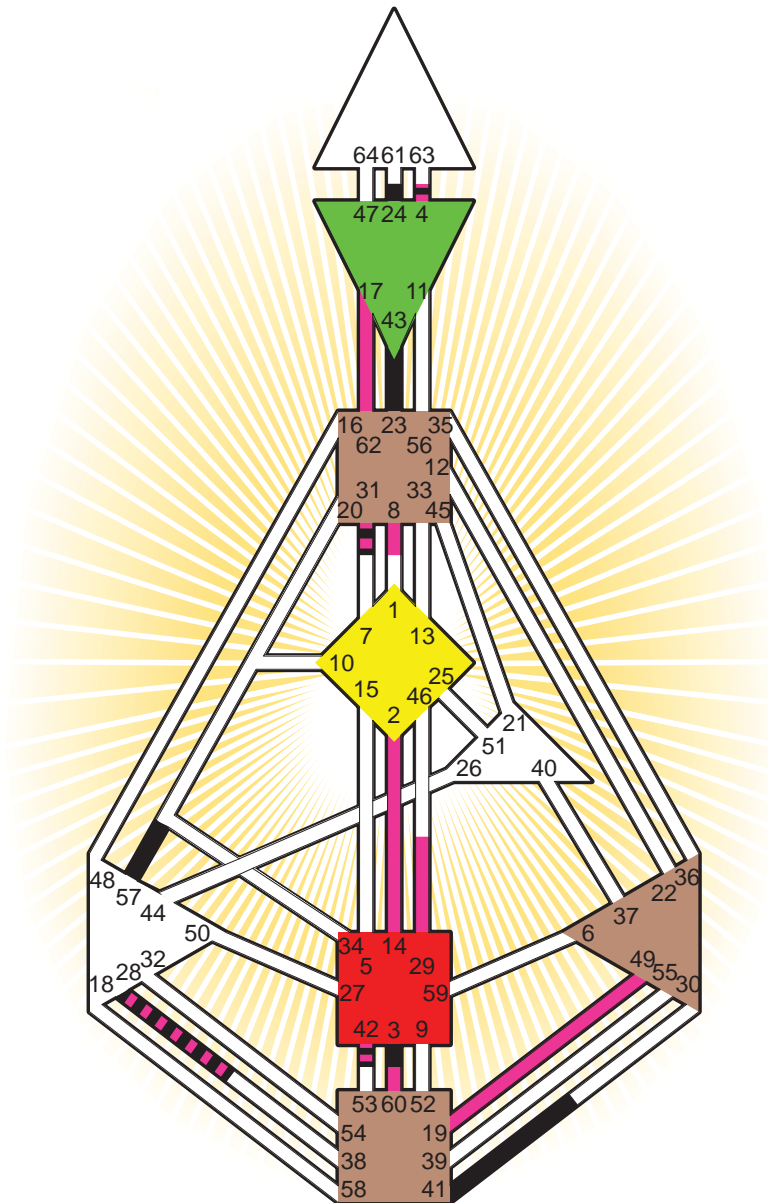

ZEN HUMAN DESIGN

INDIVIDUAL CHART

Richard Wilhelm

Personality

Stuttgart, D
 10. May 1873
 01:30:00 LMT
 00:53:16 GMT

Design

10. February 1873
 00:40:58 GMT

Rodden Rating C

Definition Type

- No Definition
- Single Definition
- Split Definition
- Triple Split Definition
- Quadruple Split Definition

Mode

- To Wait
- To Do

Defined Centers

- Throat
- Head
- Ji
- Heart
- Sacral
- Root

Awareness

- Mental (Ajna)
- Intuitive (Spleen)
- Emotional (Solar Plexus)

	☉	⊕	☾	♋	♌	♍	♎	♏	♐	♑	♒	♓	
Personality	<u>23.1</u>	<u>43.1</u>	<u>57.6</u>	<u>23.6</u>	<u>43.6</u>	<u>42.4</u>	<u>24.6</u>	<u>28.1</u>	<u>4.4</u>	<u>41.1</u>	<u>31.1</u>	<u>3.1</u>	<u>23.2</u>
Design	<u>49.3</u>	<u>4.3</u>	<u>62.5</u>	<u>8.6</u>	<u>14.6</u>	<u>19.6</u>	<u>17.4</u>	<u>28.6</u>	<u>29.3</u>	<u>60.1</u>	<u>31.2</u>	<u>42.4</u>	<u>2.6</u>