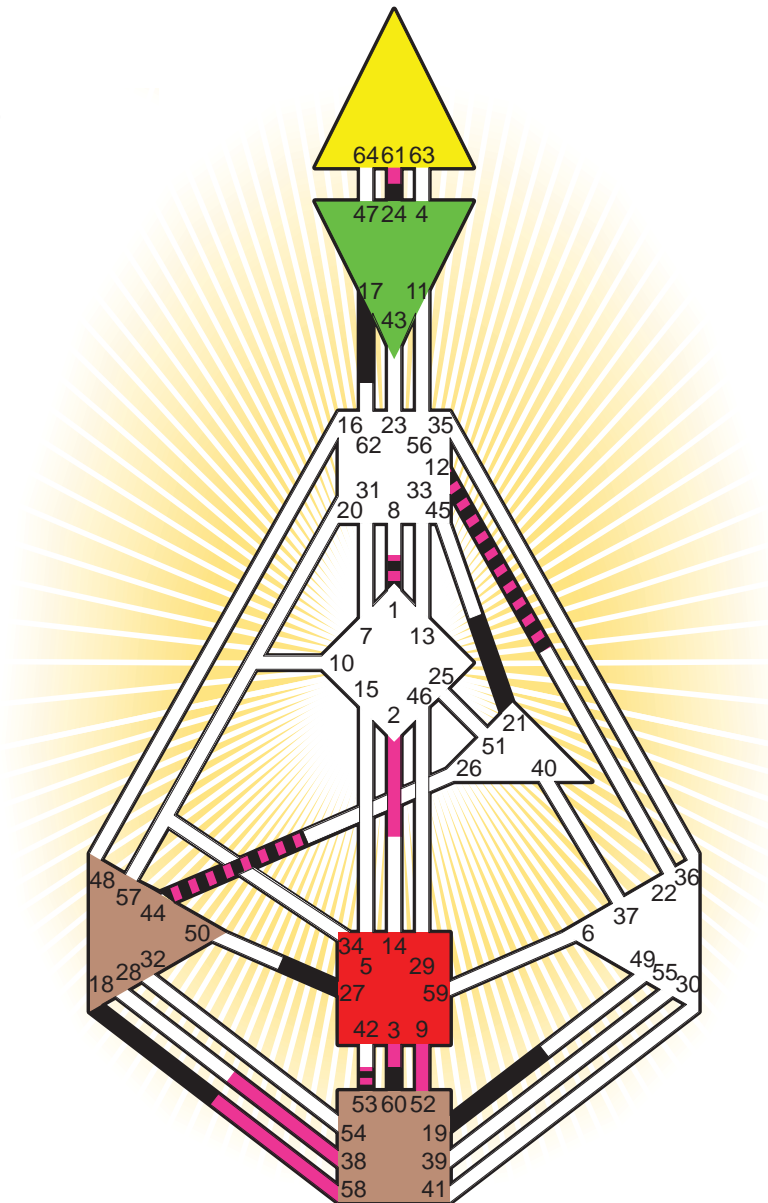

ZEN HUMAN DESIGN

INDIVIDUAL CHART

Tennessee Williams

Personality

Columbus, MS
 26. March 1911
 02:30:00 CST
 08:30:00 GMT

Design

29. December 1910
 03:53:03 GMT

Rodden Rating **A**

Definition Type

- No Definition
- Single Definition
- Split Definition
- Triple Split Definition
- Quadruple Split Definition

Mode

- To Wait
- To Do

Defined Centers

- Throat
- Ji
- Sacral
- Head
- Heart
- Root

Awareness

- Mental (Ajna)
- Intuitive (Spleen)
- Emotional (Solar Plexus)

	☉	⊕	☾	♋	♌	♍	♎	♏	♐	♑	♒	♓	
Personality	17.1	18.1	19.5	24.4	44.4	21.2	27.1	19.2	1.1	27.4	60.3	53.4	12.4
Design	58.3	52.3	9.4	2.6	1.6	61.6	38.6	9.1	44.2	3.4	61.4	53.6	12.5