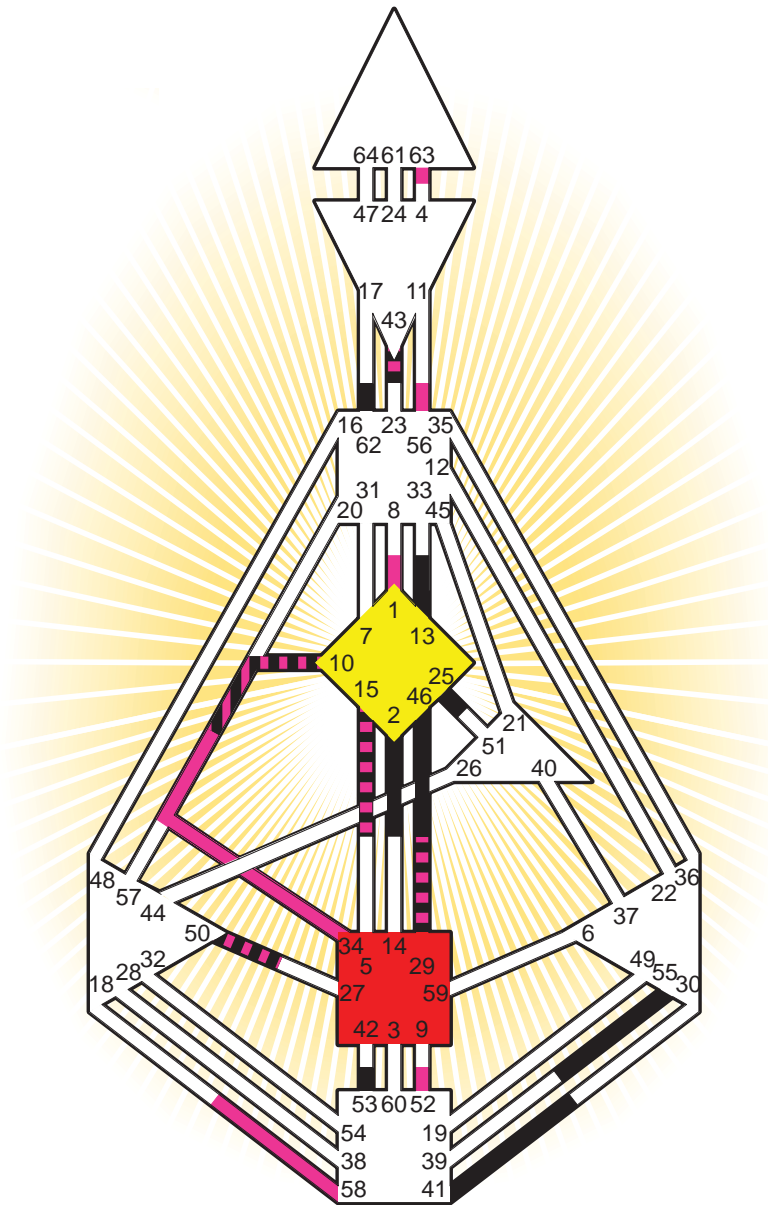

ZEN HUMAN DESIGN

INDIVIDUAL CHART

Bruce Willis

Personality

Idar-Oberstein, D
 19. March 1955
 18:33:00 MET
 17:33:00 GMT

Design

22. December 1954
 17:28:03 GMT

Rodden Rating **A**

Definition Type

- No Definition
- Single Definition
- Split Definition
- Triple Split Definition
- Quadruple Split Definition

Mode

- To Wait
- To Do

Defined Centers

- Throat
- Head
- Ji
- Heart
- Sacral
- Root

Awareness

- Mental (Ajna)
- Intuitive (Spleen)
- Emotional (Solar Plexus)

	☉	⊕	☾	♋	♌	♍	♎	♏	♐	♑	♒	♓	
Personality	25.1	46.1	41.1	10.4	15.4	55.3	13.5	2.2	53.6	43.3	62.4	50.2	29.1
Design	10.3	15.3	34.2	58.2	52.2	10.1	43.1	63.2	56.2	1.5	56.1	50.2	29.3