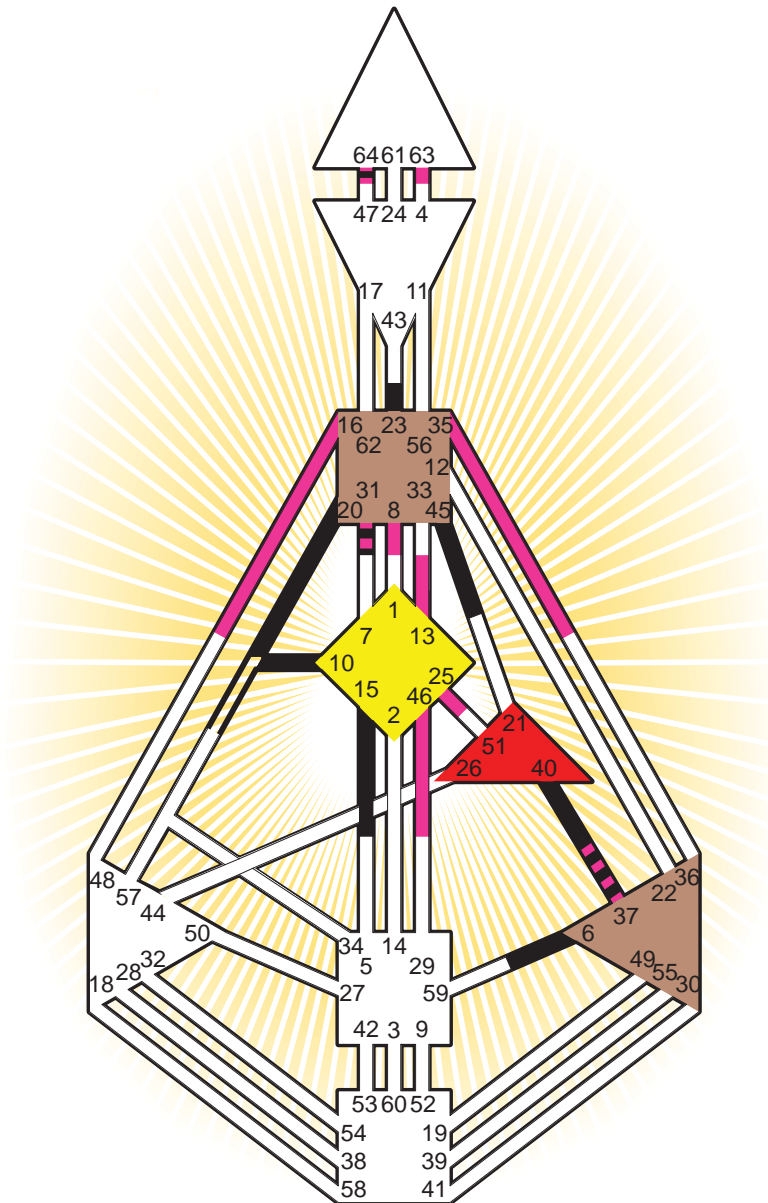

ZEN HUMAN DESIGN

INDIVIDUAL CHART

Brian Wilson

Personality

Inglewood, CA
 20. June 1942
 03:45:00 PWT
 10:45:00 GMT

Design

21. March 1942
 17:29:56 GMT

Rodden Rating **AA**

Definition Type

- No Definition
- Single Definition
- Split Definition
- Triple Split Definition
- Quadruple Split Definition

Mode

- To Wait
- To Do

Defined Centers

- Throat
- Head
- Ji
- Heart
- Sacral
- Root

Awareness

- Mental (Ajna)
- Intuitive (Spleen)
- Emotional (Solar Plexus)

	☉	⊕	☾	♋	♌	♍	♎	♏	♐	♑	♒	♓
Personality	15.1	<u>10.1</u>	64.1	<u>40.1</u>	<u>37.1</u>	45.1	23.3	31.3	15.5	<u>20.6</u>	<u>20.3</u>	6.5 31.3
Design	25.3	46.3	8.1	64.3	63.3	<u>37.1</u>	13.4	16.3	35.4	8.1	8.3	46.1 31.2