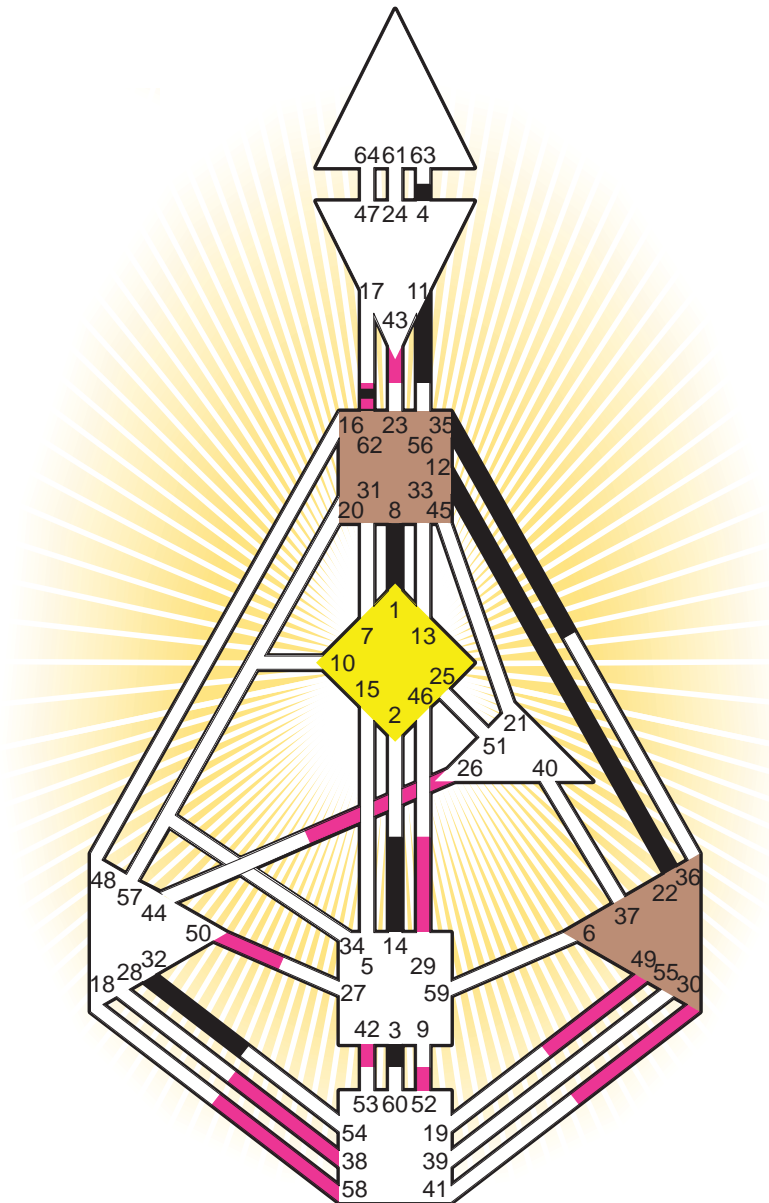

ZEN HUMAN DESIGN

INDIVIDUAL CHART

Debra Winger

Personality

Columbus, OH
 16. May 1955
 17:15:00 EST
 22:15:00 GMT

Design

16. February 1955
 17:07:33 GMT

Rodden Rating **AA**

Definition Type

- No Definition
- Single Definition
- Split Definition
- Triple Split Definition
- Quadruple Split Definition

Mode

- To Wait
- To Do

Defined Centers

- Throat
- Head
- Ji
- Heart
- Sacral
- Root

Awareness

- Mental (Ajna)
- Intuitive (Spleen)
- Emotional (Solar Plexus)

	☉	⊕	☾	♋	♌	♍	♎	♏	♐	♑	♒	♓	
Personality	<u>8.1</u>	14.1	<u>22.1</u>	11.5	<u>12.5</u>	35.6	3.1	<u>12.2</u>	62.5	<u>1.5</u>	62.4	32.6	4.6
Design	30.3	29.3	26.1	58.1	52.1	49.1	38.3	42.3	62.1	43.3	62.4	50.2	29.2