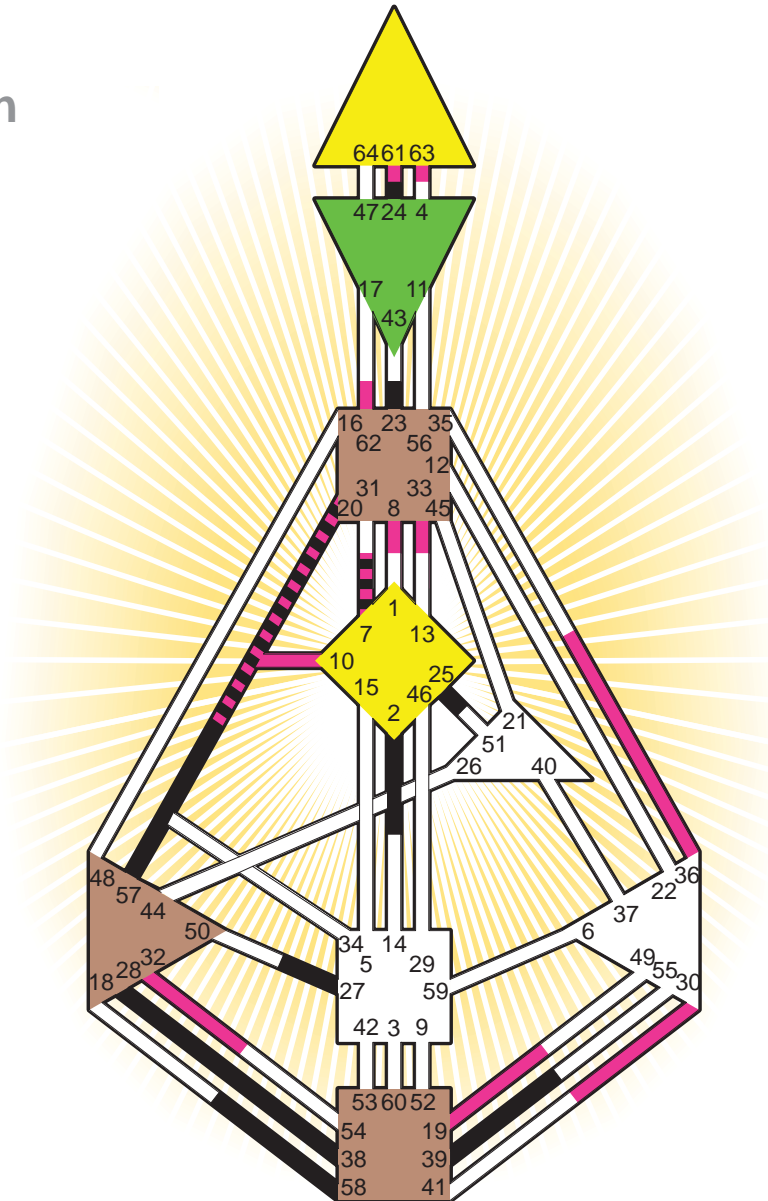

ZEN HUMAN DESIGN

INDIVIDUAL CHART

Ludwig Wittgenstein

Personality

Vienna, A
 26. April 1889
 20:30:00 LMT
 19:24:32 GMT

Design

28. January 1889
 09:26:28 GMT

Rodden Rating **B**

Definition Type

- No Definition
- Single Definition
- Split Definition
- Triple Split Definition
- Quadruple Split Definition

Mode

- To Wait
- To Do

Defined Centers

- Throat
- Head
- Ji
- Heart
- Sacral
- Root

Awareness

- Mental (Ajna)
- Intuitive (Spleen)
- Emotional (Solar Plexus)

	☉	⊕	☾	♋	♌	♍	♎	♏	♐	♑	♒	♓	
Personality	27.6	<u>28.6</u>	25.1	39.6	<u>38.6</u>	<u>24.1</u>	2.1	23.2	58.5	7.1	<u>57.5</u>	<u>20.1</u>	<u>20.5</u>
Design	19.2	<u>33.2</u>	<u>10.1</u>	62.1	<u>61.1</u>	<u>30.3</u>	36.2	63.4	<u>10.1</u>	7.5	32.2	8.6	<u>20.5</u>