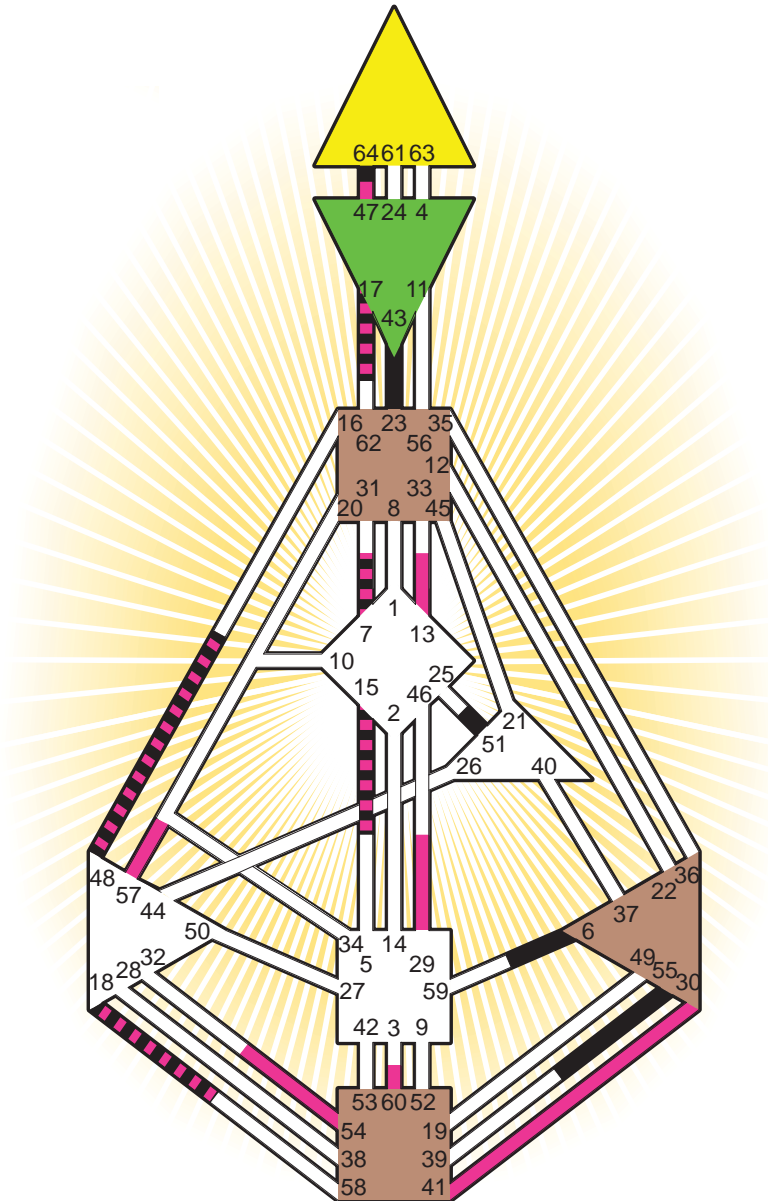

#### Definition Type

- No Definition
- Single Definition
- Split Definition
- Triple Split Definition
- Quadruple Split Definition

#### Mode

- To Wait
- To Do

#### Defined Centers

- Throat
- Head
- Ji
- Heart
- Sacral
- Root

#### Awareness

- Mental (Ajna)
- Intuitive (Spleen)
- Emotional (Solar Plexus)

	☉	⊕	☾	♋	♌	♍	♎	♏	♐	♑	♒	♓	
Personality	<u>23.4</u>	<u>43.4</u>	51.4	17.4	18.4	<u>23.6</u>	17.6	6.1	55.5	<u>64.2</u>	15.5	48.6	7.3
Design	<u>30.1</u>	29.1	54.2	17.5	18.5	<u>60.3</u>	<u>41.3</u>	48.2	13.4	<u>47.1</u>	15.4	57.3	7.4