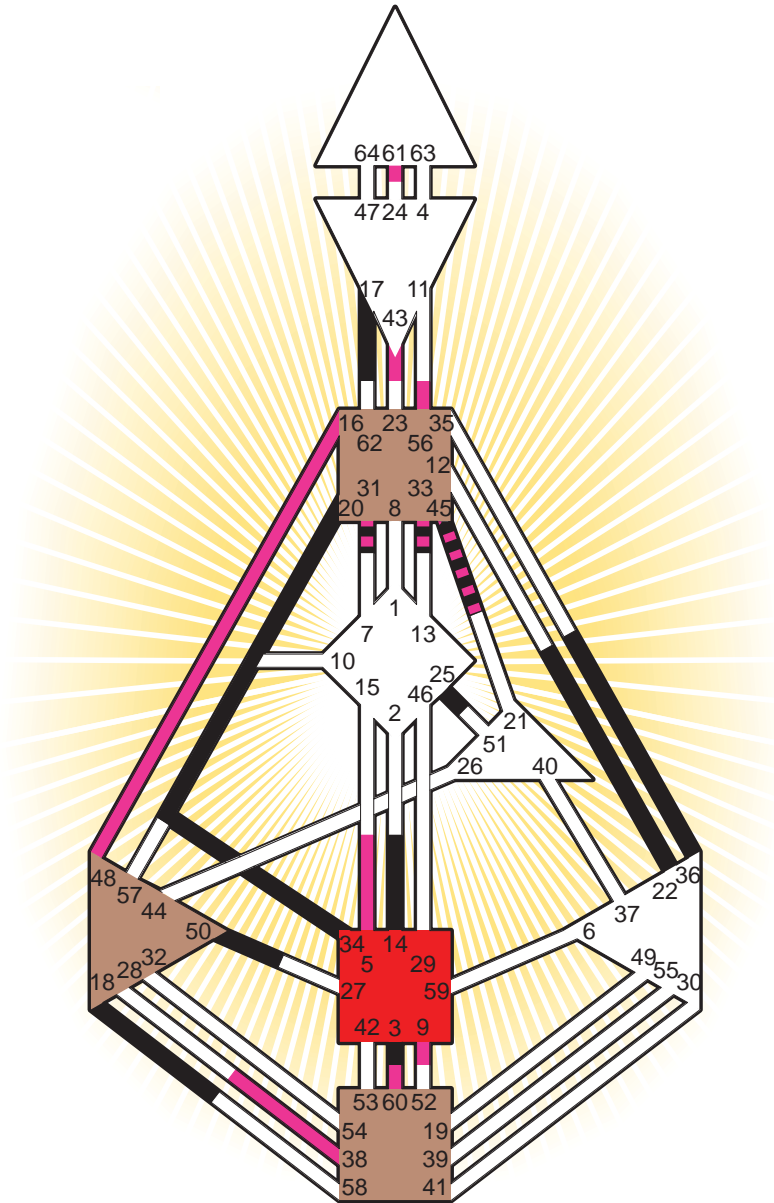

ZEN HUMAN DESIGN

INDIVIDUAL CHART

James Woods

Personality

Vernal, UT
 18. April 1947
 11:30:00 MST
 18:30:00 GMT

Design

20. January 1947
 18:37:47 GMT

Rodden Rating **A**

Definition Type

- No Definition
- Single Definition
- Split Definition
- Triple Split Definition
- Quadruple Split Definition

Mode

- To Wait
- To Do

Defined Centers

- Throat
- Head
- Ji
- Heart
- Sacral
- Root

Awareness

- Mental (Ajna)
- Intuitive (Spleen)
- Emotional (Solar Plexus)

	☉	⊕	☾	♈	♉	♊	♋	♌	♍	♎	♏	♐	♑
Personality	<u>3.2</u>	<u>50.2</u>	<u>36.5</u>	<u>20.4</u>	<u>34.4</u>	<u>25.6</u>	<u>22.6</u>	<u>17.2</u>	<u>14.2</u>	<u>31.1</u>	<u>45.3</u>	<u>18.6</u>	<u>33.4</u>
Design	<u>60.4</u>	<u>56.4</u>	<u>38.4</u>	<u>16.6</u>	<u>9.6</u>	<u>60.2</u>	<u>5.3</u>	<u>61.6</u>	<u>43.5</u>	<u>31.5</u>	<u>45.2</u>	<u>48.2</u>	<u>33.6</u>