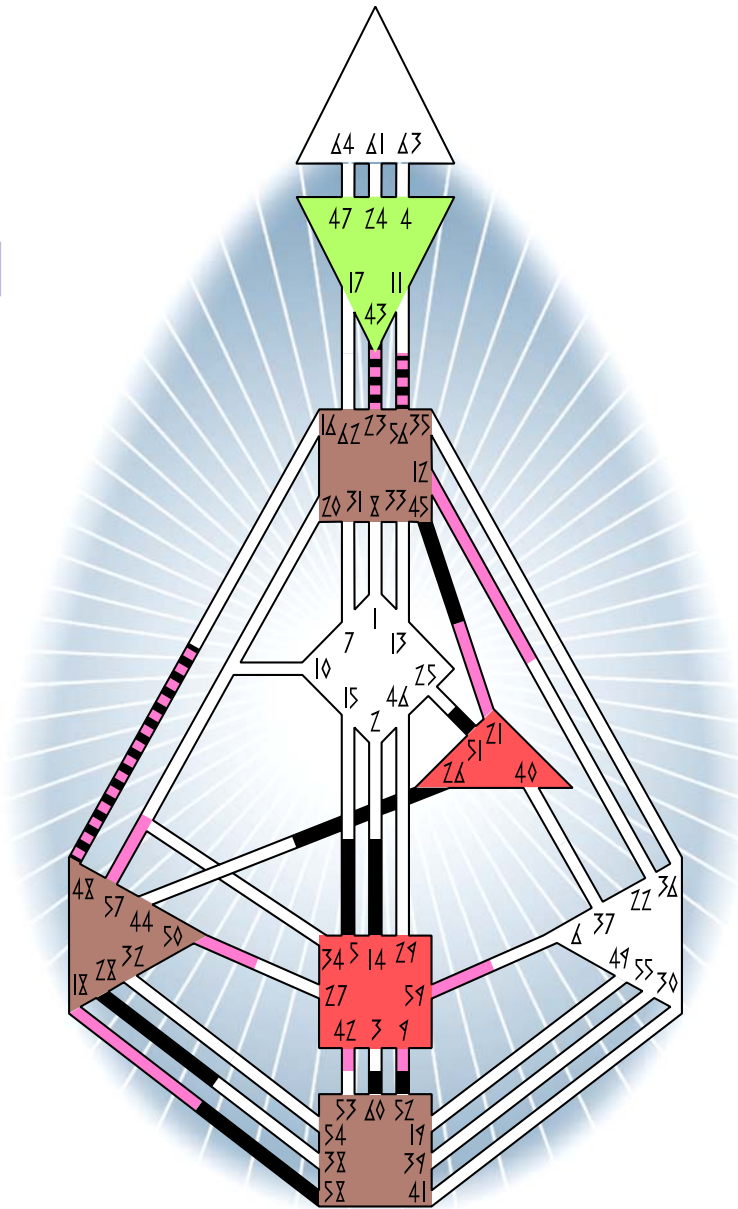

THE HUMAN DESIGN SYSTEM

TIGER WOODS

individual chart

TIGER WOODS

Long Beach, CA
30 December 1975
22:50 PST
31.12.75, 06:50 GMT

	☉	⊕	☾	♋	♌	♍	♎	♏	♐	♑	♒	♓	
PERSONALITY	58.6	52.6	26.6	43.3	23.3	60.1	14.5	45.1	51.1	56.6	28.5	5.2	48.3
DESIGN	48.2	21.2	18.3	43.4	23.4	57.6	59.1	12.4	42.1	56.6	50.6	9.5	18.6

4 October 1975
19:48:39 GMT

Definition Type

- No definition
- Single definition
- Split definition
- Triple split
- Quadruple split

Mode

- To wait
- Reflector
- Projector
- Generator
- To do
- Manifestor

Defined Centers

- Throat
- Head
- Ji
- Sacral
- Heart
- Root

Awareness

- Mental (Ajna)
- Intuitive (Spleen)
- Emotional (Solar Plexus)

Uranus Opposition

gates	years	mid point
27	2018-21	Jul.-Sep. 2019
3	2017-19	

Rodden Rating AA