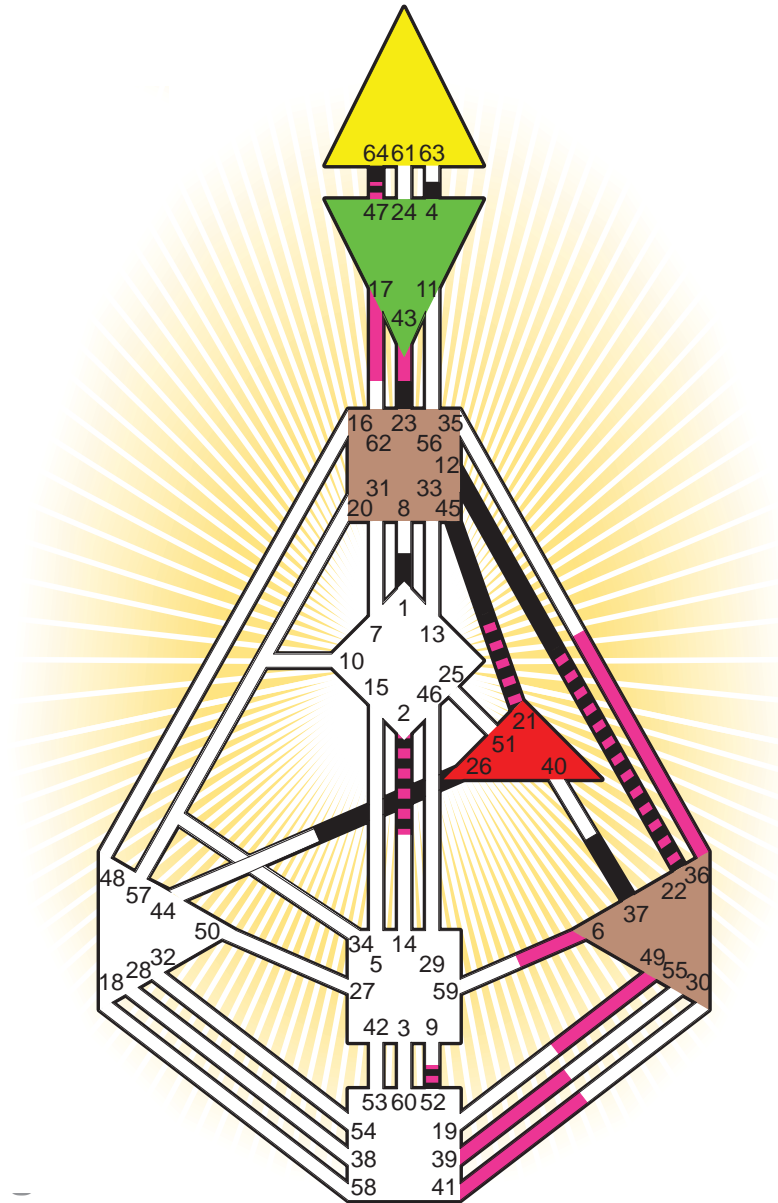

ZEN HUMAN DESIGN

INDIVIDUAL CHART

Frank Lloyd Wright

Personality

Richland Center, WI
 8. June 1867
 17:00:00 LMT
 23:01:32 GMT

Design

10. March 1867
 15:23:13 GMT

Rodden Rating **A**

Definition Type

- No Definition
- Single Definition
- Split Definition
- Triple Split Definition
- Quadruple Split Definition

Mode

- To Wait
- To Do

Defined Centers

- Throat
- Ji
- Sacral
- Head
- Heart
- Root

Awareness

- Mental (Ajna)
- Intuitive (Spleen)
- Emotional (Solar Plexus)

	☉	⊕	☾	♋	♌	♍	♎	♏	♐	♑	♒	♓	
Personality	<u>45.1</u>	<u>26.1</u>	<u>64.3</u>	<u>47.3</u>	<u>22.3</u>	<u>12.6</u>	<u>23.1</u>	<u>4.4</u>	<u>37.2</u>	<u>1.6</u>	<u>52.4</u>	<u>21.6</u>	<u>2.3</u>
Design	<u>22.3</u>	<u>47.3</u>	<u>2.1</u>	<u>6.1</u>	<u>36.1</u>	<u>17.5</u>	<u>41.2</u>	<u>39.5</u>	<u>49.5</u>	<u>43.6</u>	<u>52.1</u>	<u>21.3</u>	<u>2.1</u>