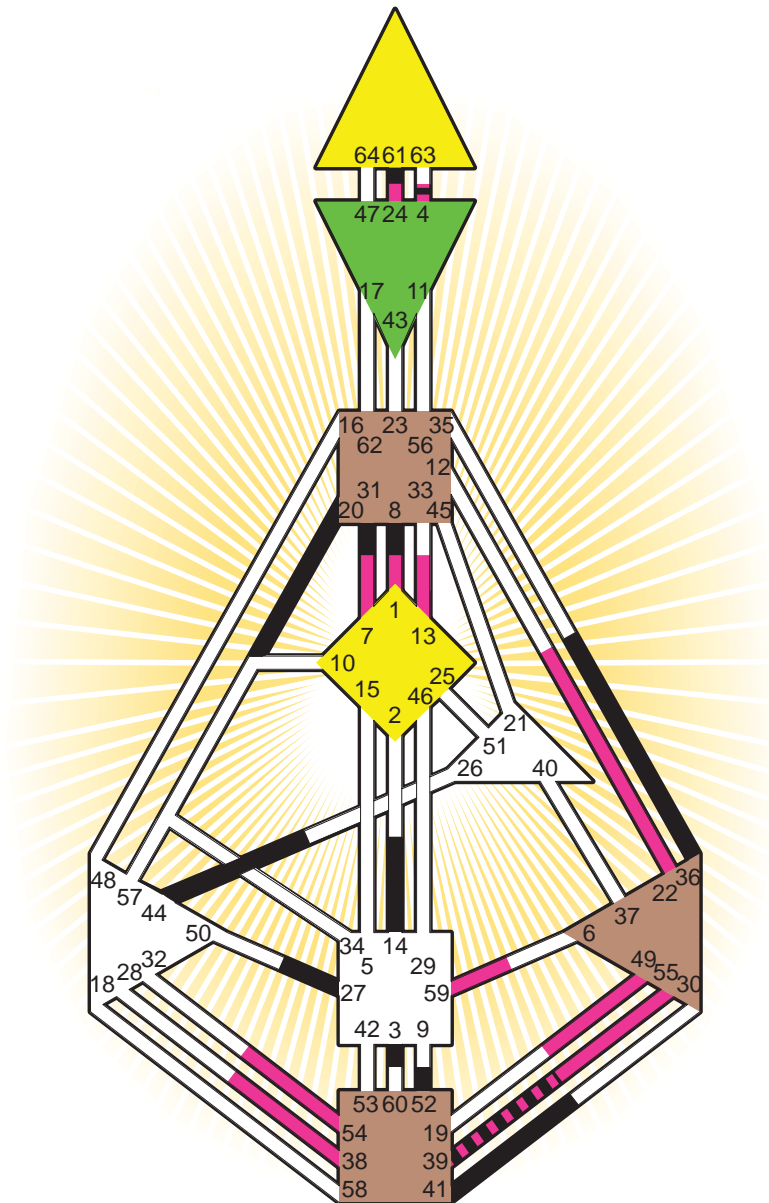

#### Definition Type

- No Definition
- Single Definition
- Split Definition
- Triple Split Definition
- Quadruple Split Definition

#### Mode

- To Wait
- To Do

#### Defined Centers

- Throat
- Head
- Ji
- Heart
- Sacral
- Root

#### Awareness

- Mental (Ajna)
- Intuitive (Spleen)
- Emotional (Solar Plexus)

	☉	⊕	☾	♋	♌	♍	♎	♏	♐	♑	♒	♓	
Personality	<u>8.5</u>	14.5	3.4	<u>31.6</u>	41.6	27.2	20.6	52.3	<u>61.2</u>	44.3	36.3	4.2	<u>39.3</u>
Design	<u>55.1</u>	59.1	54.1	<u>7.1</u>	13.1	49.1	13.2	<u>24.2</u>	38.5	<u>1.2</u>	22.4	4.3	<u>39.3</u>