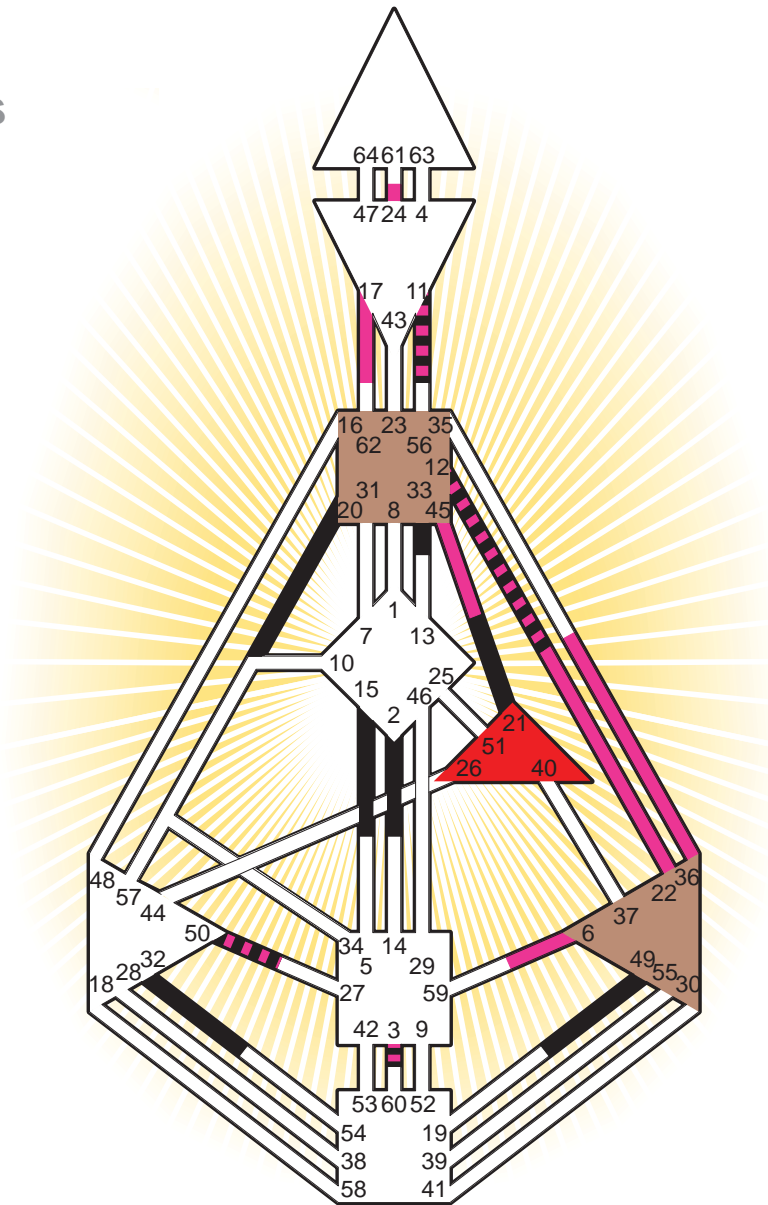

ZEN HUMAN DESIGN

INDIVIDUAL CHART

William Butler Yeats

Personality

Dublin, IRL
 13. June 1865
 22:40:00 LMT
 23:05:00 GMT

Design

15. March 1865
 09:47:39 GMT

Rodden Rating **AA**

Definition Type

- No Definition
- Single Definition
- Split Definition
- Triple Split Definition
- Quadruple Split Definition

Mode

- To Wait
- To Do

Defined Centers

- Throat
- Head
- Ji
- Heart
- Sacral
- Root

Awareness

- Mental (Ajna)
- Intuitive (Spleen)
- Emotional (Solar Plexus)

	☉	⊕	☾	♋	♌	♍	♎	♏	♐	♑	♒	♓	
Personality	<u>12.1</u>	11.1	49.1	50.3	3.3	20.5	2.1	33.5	11.2	32.4	15.2	<u>21.1</u>	2.1
Design	36.3	6.3	50.1	50.5	3.5	<u>22.6</u>	24.3	<u>45.6</u>	11.6	50.4	<u>12.4</u>	17.4	24.5