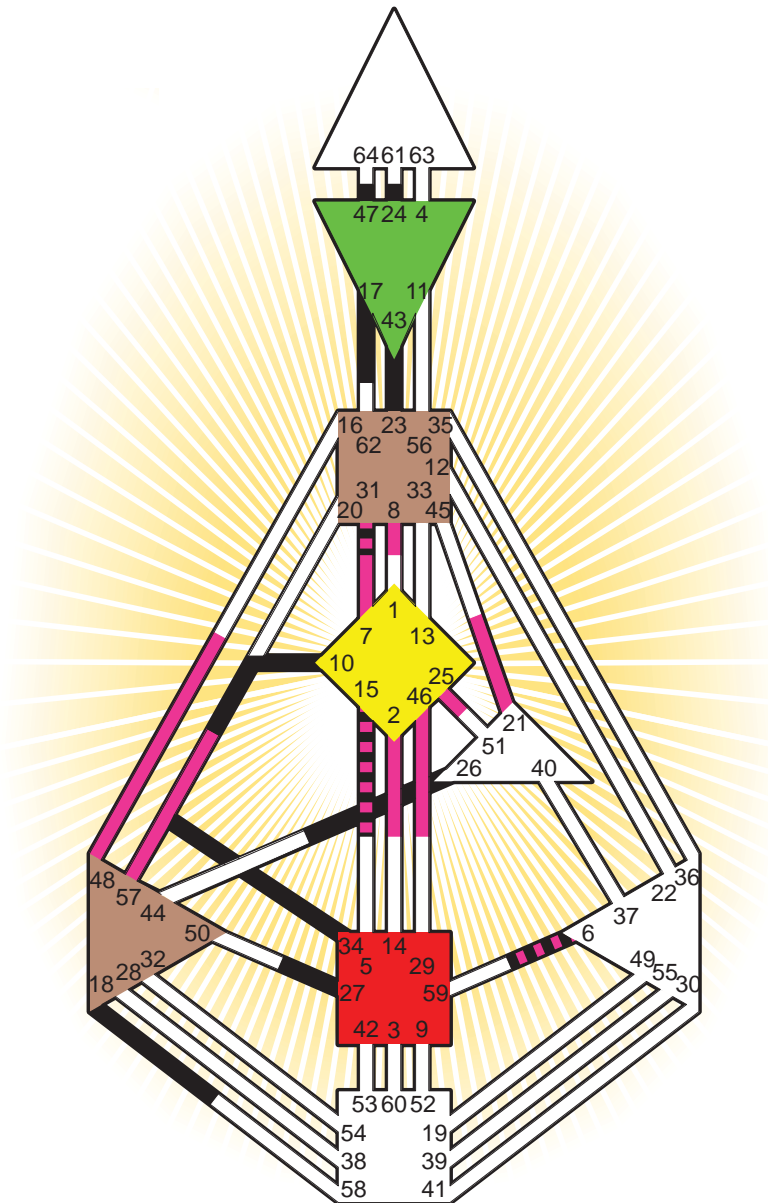

Definition Type

- No Definition
- Single Definition
- Split Definition
- Triple Split Definition
- Quadruple Split Definition

Mode

- To Wait
- To Do

Defined Centers

- Throat
- Head
- Ji
- Heart
- Sacral
- Root

Awareness

- Mental (Ajna)
- Intuitive (Spleen)
- Emotional (Solar Plexus)

	☉	⊕	☾	♋	♌	♍	♎	♏	♐	♑	♒	♓	
Personality	<u>10.2</u>	15.2	47.6	18.4	17.4	26.1	<u>34.1</u>	<u>43.2</u>	27.5	24.1	<u>23.5</u>	6.6	<u>31.3</u>
Design	46.4	25.4	15.3	48.2	21.2	<u>57.2</u>	<u>7.4</u>	6.1	2.2	2.1	8.2	6.4	<u>31.3</u>