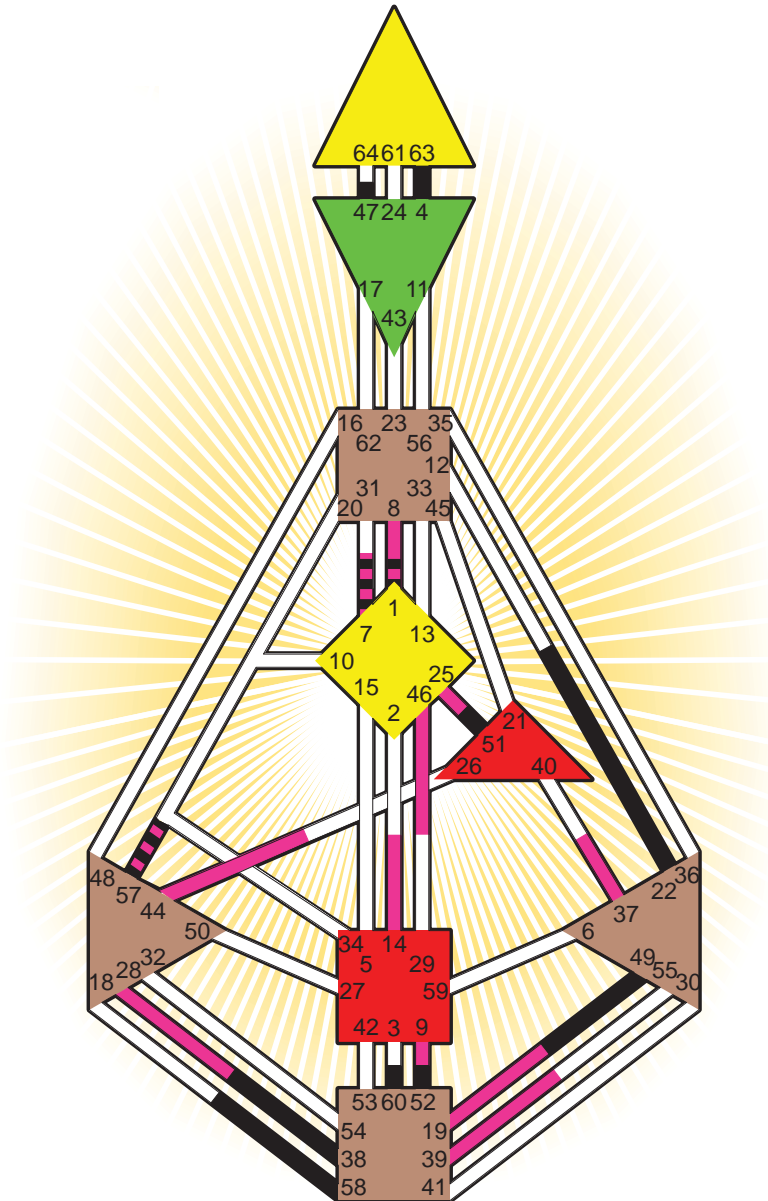

ZEN HUMAN DESIGN

INDIVIDUAL CHART

Franco Zeffirelli

Personality

Florence, I
 12. February 1923
 12:00:00 MET
 11:00:00 GMT

Design

17. November 1922
 20:29:17 GMT

Rodden Rating **AA**

Definition Type

- No Definition
- Single Definition
- Split Definition
- Triple Split Definition
- Quadruple Split Definition

Mode

- To Wait
- To Do

Defined Centers

- Throat
- Head
- Ji
- Heart
- Sacral
- Root

Awareness

- Mental (Ajna)
- Intuitive (Spleen)
- Emotional (Solar Plexus)

	☉	⊕	☾	♈	♉	♊	♋	♌	♍	♎	♏	♐	♑
Personality	<u>49.5</u>	<u>4.5</u>	<u>38.5</u>	<u>47.5</u>	<u>22.5</u>	<u>60.4</u>	<u>58.3</u>	<u>51.1</u>	<u>1.6</u>	<u>57.6</u>	<u>63.2</u>	<u>7.4</u>	<u>52.6</u>
Design	<u>14.1</u>	<u>8.1</u>	<u>44.2</u>	<u>46.1</u>	<u>25.1</u>	<u>1.1</u>	<u>9.1</u>	<u>19.6</u>	<u>28.3</u>	<u>57.1</u>	<u>37.5</u>	<u>7.6</u>	<u>39.2</u>