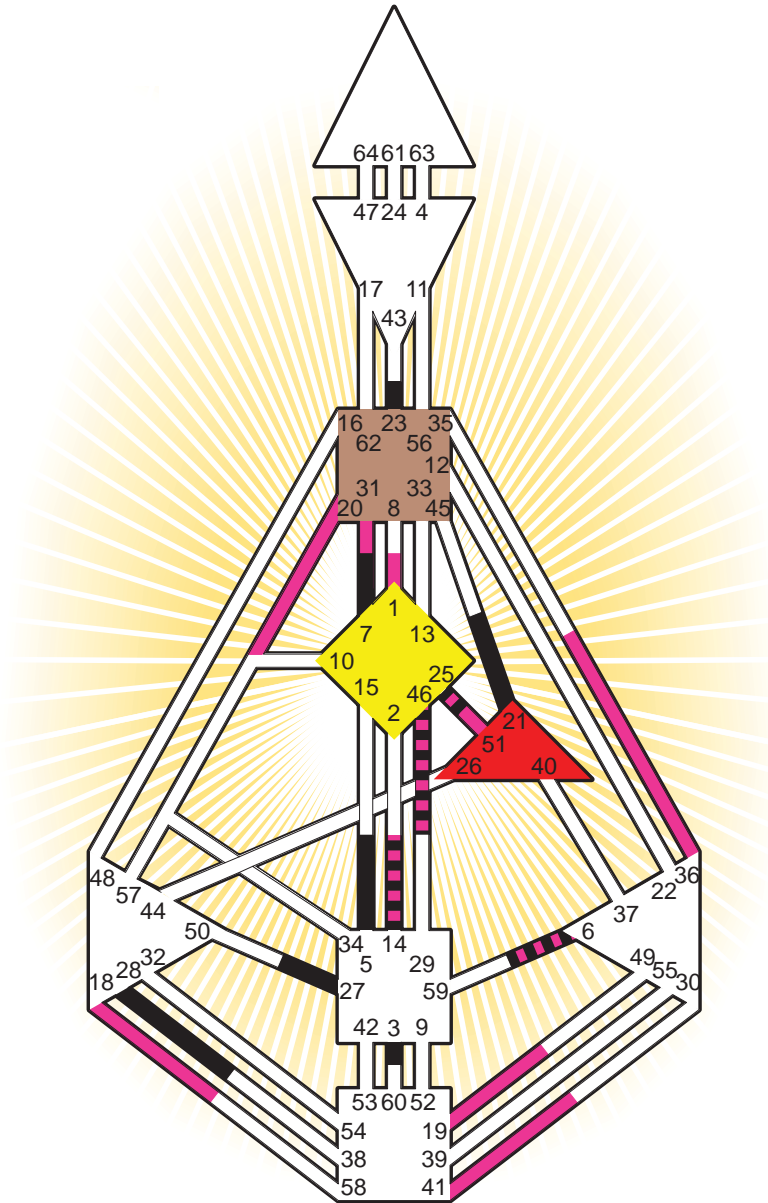

ZEN HUMAN DESIGN

INDIVIDUAL CHART

Renée Zellweger

Personality

Baytown, TX
25. April 1969
14:41:00 CST
20:41:00 GMT

Design

27. January 1969
13:28:24 GMT

Rodden Rating **AA**

Definition Type

- ☐ No Definition
- ☒ Single Definition
- ☐ Split Definition
- ☐ Triple Split Definition
- ☐ Quadruple Split Definition

Mode

- ☐ To Wait
- ☒ To Do

Defined Centers

- ☒ Throat
- ☐ Head
- ☒ Ji
- ☒ Heart
- ☐ Sacral
- ☐ Root

Awareness

- ☐ Mental (Ajna)
- ☐ Intuitive (Spleen)
- ☐ Emotional (Solar Plexus)

	☉	⊕	☾	♋	♌	♍	♎	♏	♐	♑	♒	♓	
Personality	27.4	28.4	7.5	25.2	46.2	23.5	21.2	5.6	6.5	3.4	46.3	14.4	6.1
Design	41.6	31.6	20.2	25.5	46.5	19.5	36.2	1.3	18.3	51.6	46.6	14.5	6.3