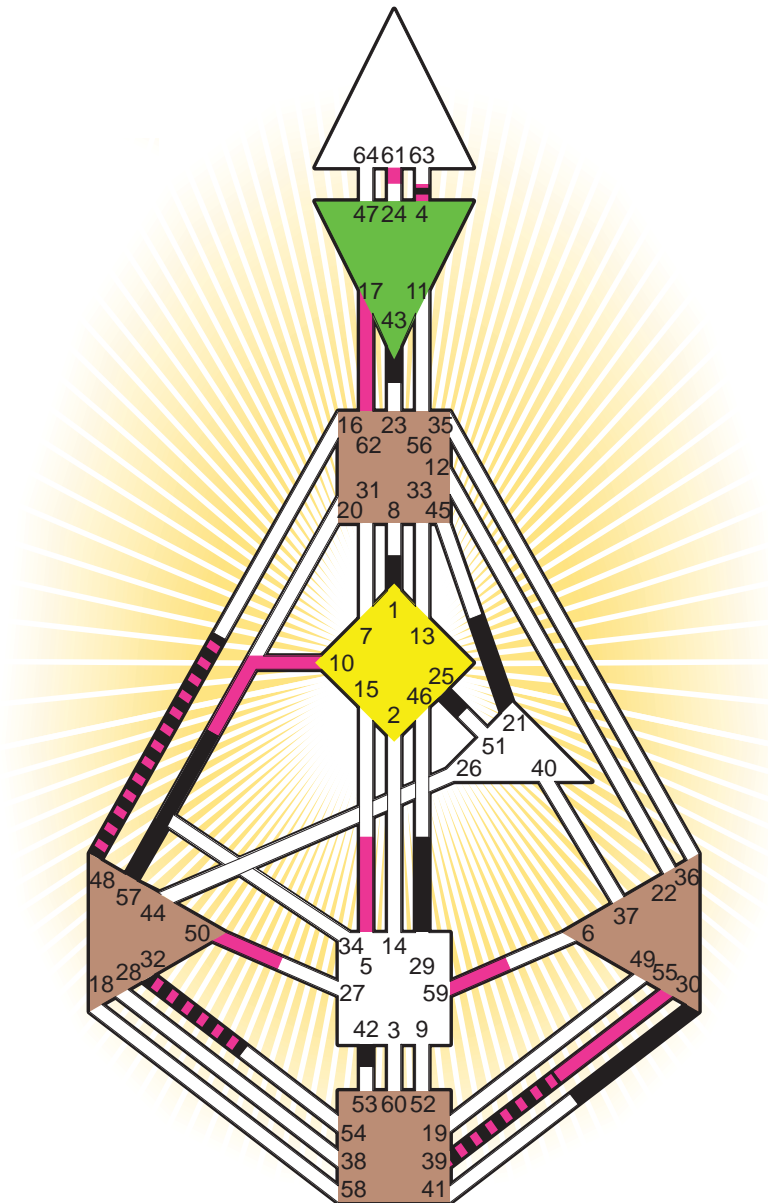

ZEN HUMAN DESIGN

INDIVIDUAL CHART

Zeno

Personality

Oakland, CA
12. April 1952
05:05:00 PST
13:05:00 GMT

Design

15. January 1952
18:26:32 GMT

Definition Type

- No Definition
- Single Definition
- Split Definition
- Triple Split Definition
- Quadruple Split Definition

Mode

- To Wait
- To Do

Defined Centers

- Throat
- Head
- Ji
- Heart
- Sacral
- Root

Awareness

- Mental (Ajna)
- Intuitive (Spleen)
- Emotional (Solar Plexus)

	☉	⊕	☾	♋	♌	♍	♎	♏	♐	♑	♒	♓	
Personality	42.2	32.2	43.1	30.5	29.5	21.2	25.6	1.4	42.6	48.2	<u>39.1</u>	<u>57.6</u>	4.1
Design	61.5	<u>62.5</u>	59.4	<u>55.1</u>	59.1	<u>10.6</u>	5.5	50.2	<u>17.5</u>	48.6	<u>39.3</u>	<u>32.2</u>	4.3