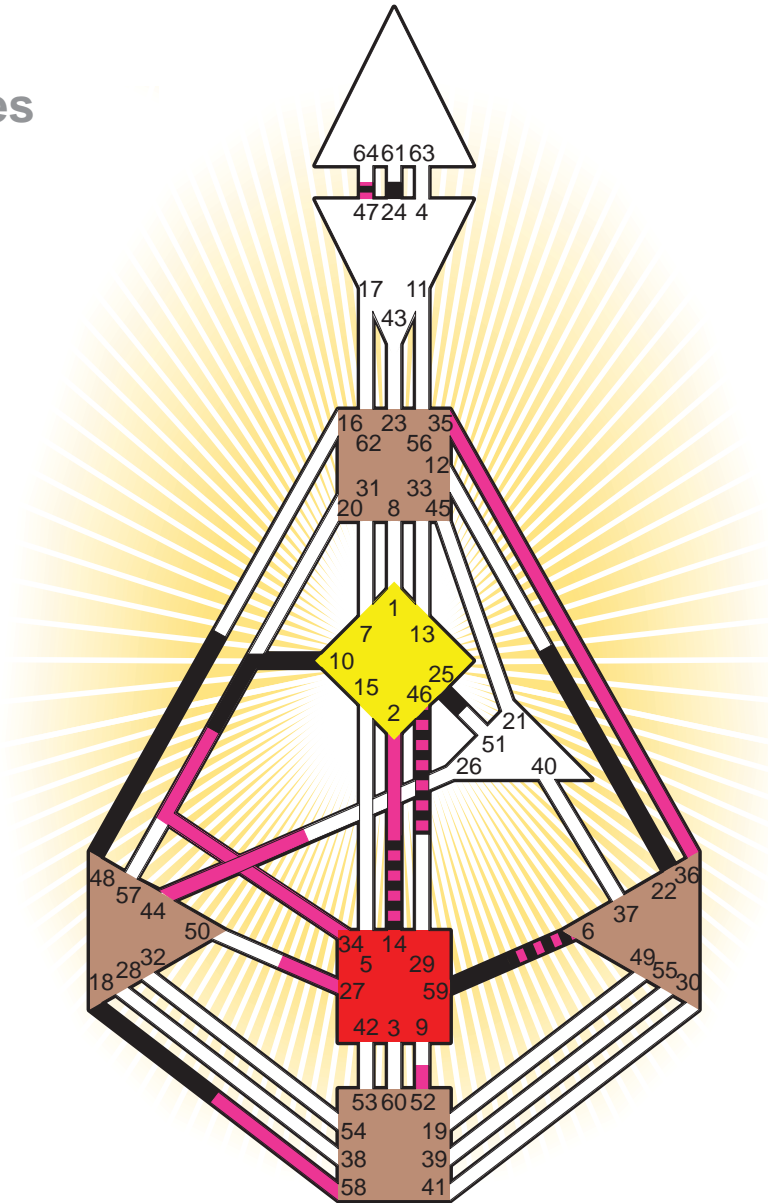

#### Definition Type

- No Definition
- Single Definition
- Split Definition
- Triple Split Definition
- Quadruple Split Definition

#### Mode

- To Wait
- To Do

#### Defined Centers

- Throat
- Head
- Ji
- Heart
- Sacral
- Root

#### Awareness

- Mental (Ajna)
- Intuitive (Spleen)
- Emotional (Solar Plexus)

	☉	⊕	☾	♋	♌	♍	♎	♏	♐	♑	♒	♓	
Personality	46.5	25.5	25.1	22.5	47.5	48.1	59.4	10.5	48.5	24.1	18.1	14.3	6.3
Design	52.1	58.1	44.5	36.3	6.3	35.1	2.6	34.3	6.6	27.5	46.2	14.3	47.6