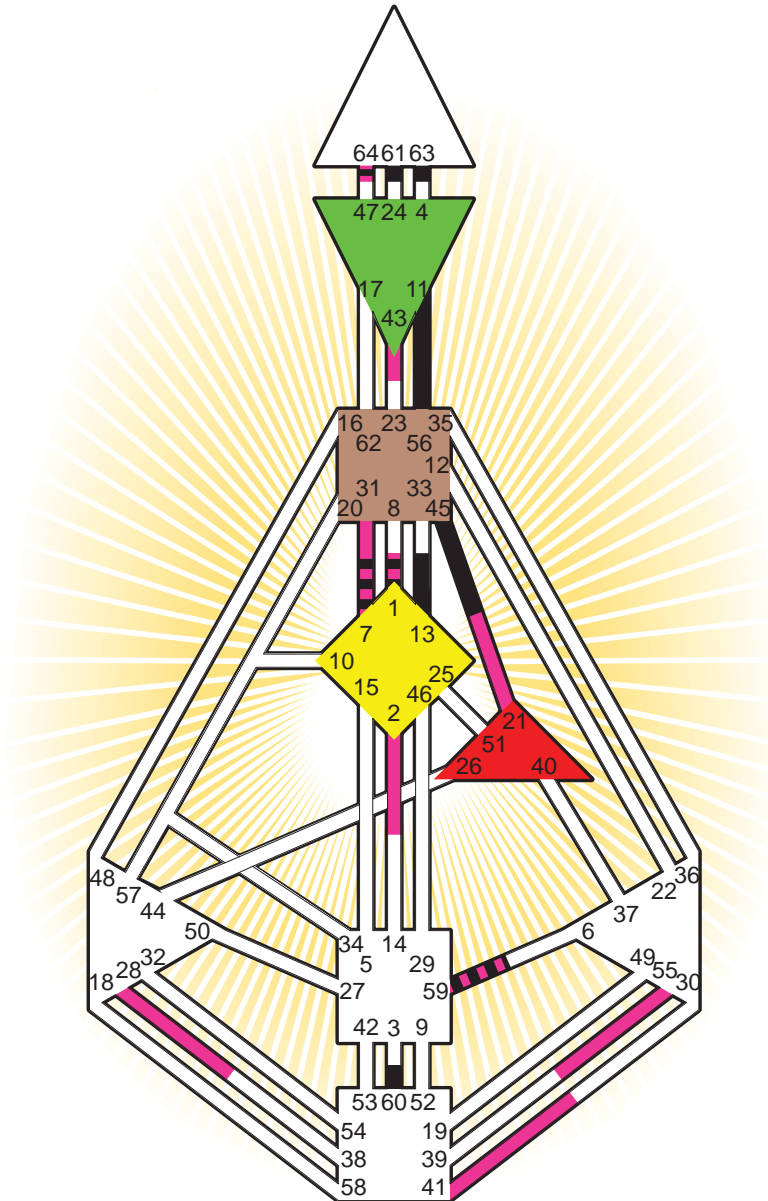

ZEN HUMAN DESIGN

INDIVIDUAL CHART

Pirmin Zurbriggen

Personality

Visp, CH
 4. February 1963
 03:50:00 MET
 02:50:00 GMT

Design

9. November 1962
 10:59:42 GMT

Rodden Rating **C**

Definition Type

- No Definition
- Single Definition
- Split Definition
- Triple Split Definition
- Quadruple Split Definition

Mode

- To Wait
- To Do

Defined Centers

- Throat
- Head
- Ji
- Heart
- Sacral
- Root

Awareness

- Mental (Ajna)
- Intuitive (Spleen)
- Emotional (Solar Plexus)

	☉	⊕	☾	♋	♌	♍	♎	♏	♐	♑	♒	♓	
Personality	13.2	<u>7.2</u>	<u>45.4</u>	<u>56.4</u>	60.4	61.1	<u>11.6</u>	<u>7.2</u>	63.5	13.1	59.5	1.3	64.1
Design	1.4	2.4	<u>21.3</u>	<u>31.2</u>	41.2	28.6	43.4	<u>7.1</u>	55.4	41.4	59.6	1.1	64.1