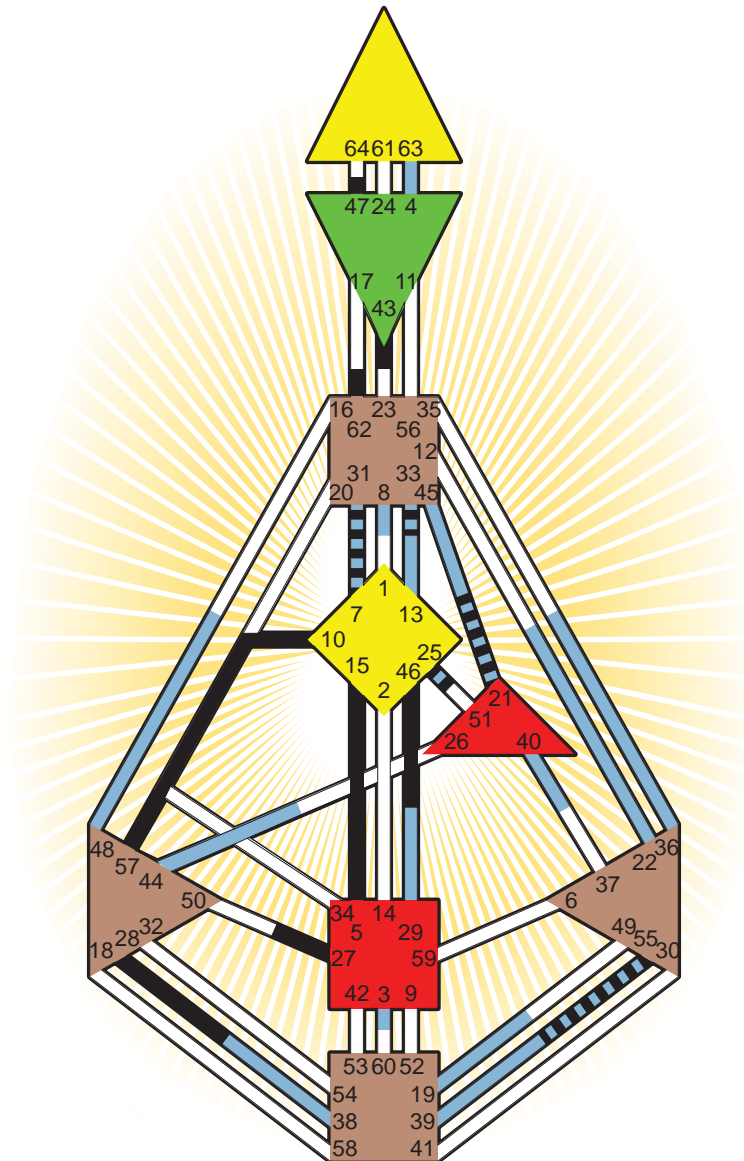

## COMPOSITE CHART

### Nicole Kidman

Honolulu, HI  
20. June 1967  
15:15:00 AHST  
01:15:00 GMT

**Personality**

**Design**

☉	☊	☾	♋	♌	♍	♎	♏	♐	♑	♒	♓	
15.1	10.1	5.3	27.4	28.4	62.1	7.2	57.4	31.4	21.3	47.4	43.4	47.2
25.3	46.3	33.1	27.6	28.6	55.6	27.1	28.1	62.4	25.5	47.6	43.6	47.3

### Tom Cruise

Syracuse, NY  
3. July 1962  
15:06:00 EDT  
19:06:00 GMT

**Personality**

**Design**

☉	☊	☾	♋	♌	♍	♎	♏	♐	♑	♒	♓	
39.2	38.2	31.1	33.2	19.2	45.4	4.1	8.2	63.2	19.3	29.4	44.4	40.3
21.5	48.5	36.4	7.4	13.4	25.3	3.4	22.1	55.2	19.3	29.3	44.6	40.3