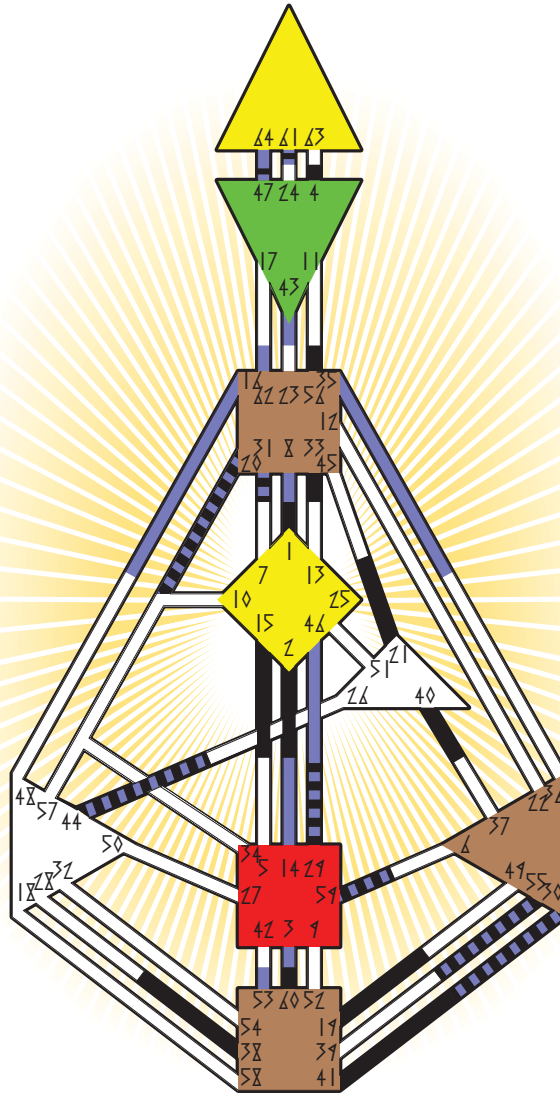

## composite chart

- Definition Type**
- No definition
  - Single definition
  - Split definition
  - Triple split
  - Quadruple split
- Mode**
- To wait
  - To do
  - Reflector
  - Projector
  - Generator
  - Manifestor

### Barack Obama

Honolulu, HI  
4. August 1961  
19:24:00 AHST  
05:24:00 GMT

**Personality**

**Design**

| ☉    | ⊕    | ☾    | ♋    | ♌    | ♍    | ♎    | ♏    | ♐    | ♑    | ♒    | ♓    | ♈    | ♉ | ♊ |
|------|------|------|------|------|------|------|------|------|------|------|------|------|---|---|
| 33.6 | 19.6 | 20.4 | 29.3 | 30.3 | 31.1 | 15.4 | 47.6 | 60.5 | 61.5 | 29.1 | 44.2 | 40.2 |   |   |
| 2.2  | 1.2  | 38.5 | 59.4 | 55.4 | 2.6  | 21.4 | 56.4 | 41.5 | 60.4 | 4.3  | 44.3 | 59.6 |   |   |

### Joe Biden

Scranton, PA  
20. November 1942  
08:30:00 EWT  
12:30:00 GMT

**Personality**

**Design**

| ☉    | ⊕    | ☾    | ♋    | ♌    | ♍    | ♎    | ♏    | ♐    | ♑    | ♒    | ♓    | ♈    | ♉ | ♊ |
|------|------|------|------|------|------|------|------|------|------|------|------|------|---|---|
| 14.4 | 8.4  | 3.5  | 59.1 | 55.1 | 43.3 | 14.5 | 44.6 | 62.5 | 16.5 | 20.3 | 46.4 | 31.6 |   |   |
| 29.6 | 30.6 | 61.1 | 59.5 | 55.5 | 47.1 | 31.6 | 64.3 | 53.2 | 35.1 | 20.5 | 46.1 | 31.5 |   |   |