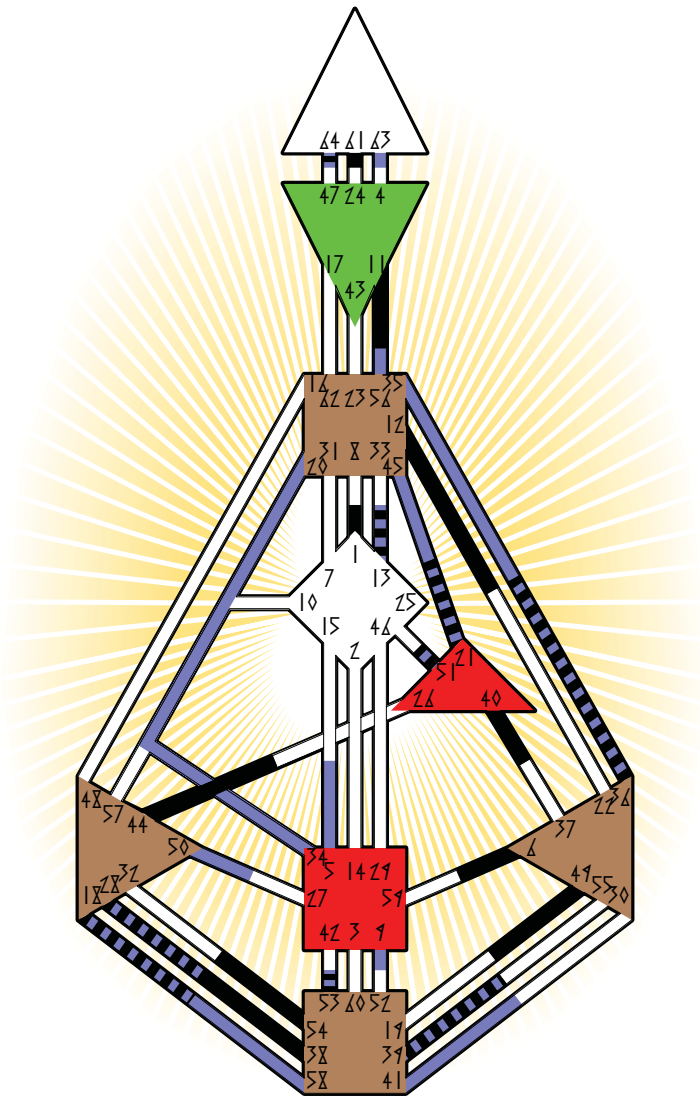

THE HUMAN DESIGN SYSTEM

composite chart

- Definition Type**
- No definition
 - Single definition
 - Split definition
 - Triple split
 - Quadruple split
- Mode**
- To wait
 - To do
- Reflector
 - Projector
 - Generator
 - Manifestor

Brad Pitt

Shawnee, OK
 18. December 1963
 06:31:00 CST
 12:31:00 GMT

Personality

Design

4. June 1975
 09:09:00 PDT

11.4	12.4	61.3	39.2	38.2	54.2	61.3	38.1	21.1	49.1	40.5	1.4	64.4	
6.6	36.6	44.2	53.3	54.3	6.3	18.1	28.5	51.2	13.5	40.2	1.1	64.2	

Angelina Jolie

Los Angeles, CA
 4. June 1975
 09:09:00 PDT
 16:09:00 GMT

Personality

Design

4. June 1975
 09:09:00 PDT

35.3	5.3	21.4	34.1	20.1	45.6	56.2	21.2	51.3	53.3	50.3	9.5	18.3	
63.5	64.5	58.3	34.5	20.5	13.6	21.5	41.1	36.5	39.3	28.1	5.1	18.5	