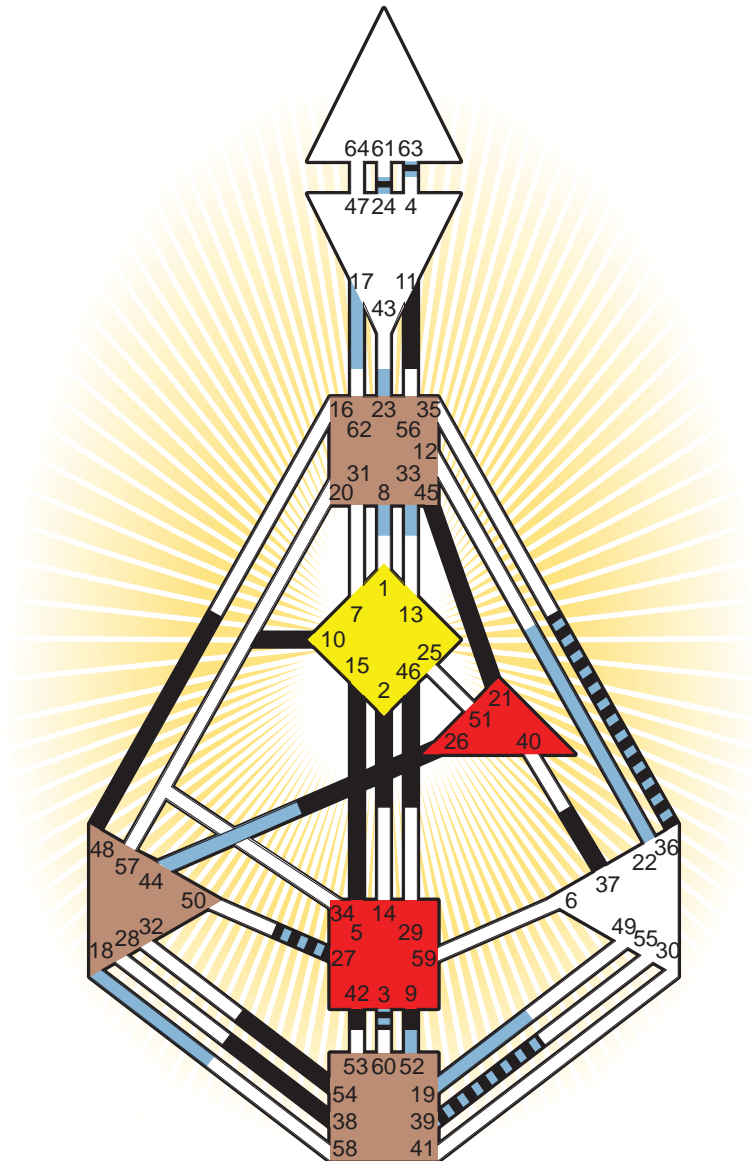

## COMPOSITE CHART

### Vincent Van Gogh

Zundert, NL  
30. March 1853  
11:00:00 LMT  
10:41:20 GMT

**Personality**

**Design**

	☉	☊	☾	♋	♌	♍	♎	♏	♐	♑	♒	♓	
Personality	21.1	48.1	26.4	45.6	26.6	42.6	36.6	36.4	11.2	2.3	27.6	63.1	3.5
Design	38.3	39.3	46.3	15.1	10.1	26.5	9.5	54.3	5.1	24.4	27.3	37.4	3.4

### Theo Van Gogh

Zundert, NL  
1. May 1857  
03:30:00 LMT  
03:11:20 GMT

**Personality**

**Design**

	☉	☊	☾	♋	♌	♍	♎	♏	♐	♑	♒	♓	
Personality	24.4	44.4	33.5	17.2	18.2	8.6	8.1	23.2	3.1	39.1	23.6	22.6	27.4
Design	19.6	33.6	24.1	17.5	18.5	19.3	36.6	63.3	17.3	52.5	23.3	22.2	27.2