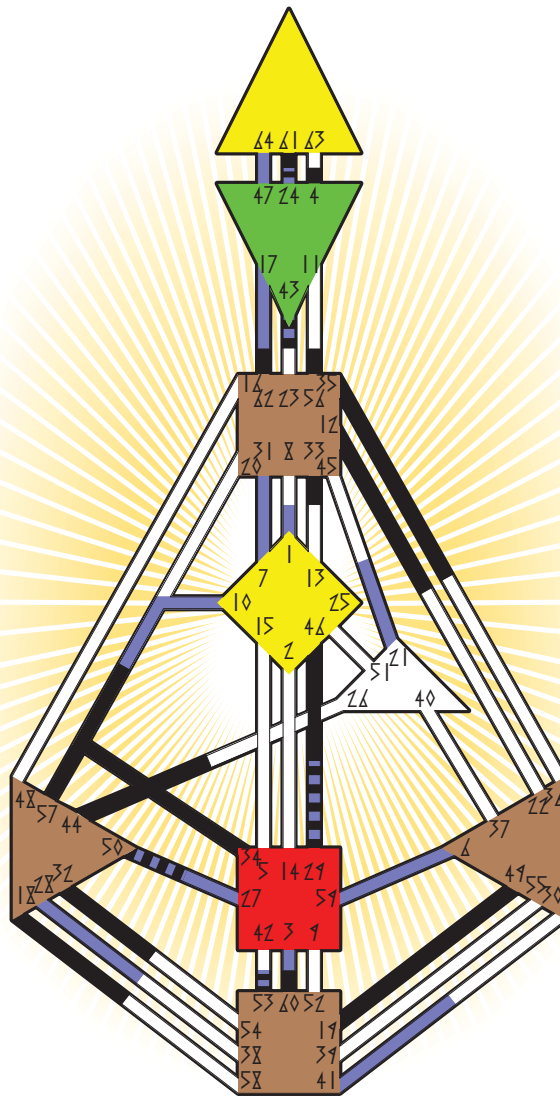

## composite chart

- Definition Type**
- No definition
  - Single definition
  - Split definition
  - Triple split
  - Quadruple split
- Mode**
- To wait
  - To do

### ■ Oprah Winfrey

Kosciusko, MS  
29. January 1954  
04:30:00 CST  
10:30:00 GMT

**Personality**

**Design**

	☉	☊	☾	♋	♌	♍	♎	♏	♐	♑	♒	♓	
Personality	19.2	33.2	34.5	61.4	62.4	49.1	19.2	43.6	35.6	44.2	53.6	32.6	4.6
Design	44.4	24.4	18.4	60.2	56.2	34.1	57.6	46.4	12.4	50.6	62.3	32.4	29.1

### ■ Julia Roberts

Atlanta, GA  
28. October 1967  
00:16:00 EDT  
04:16:00 GMT

**Personality**

**Design**

	☉	☊	☾	♋	♌	♍	♎	♏	♐	♑	♒	♓	
Personality	28.3	27.3	29.1	3.2	50.2	1.1	47.2	10.6	59.2	17.4	6.5	43.5	47.6
Design	31.5	41.5	24.3	27.1	28.1	53.2	64.1	28.4	7.1	21.4	47.6	43.3	47.3