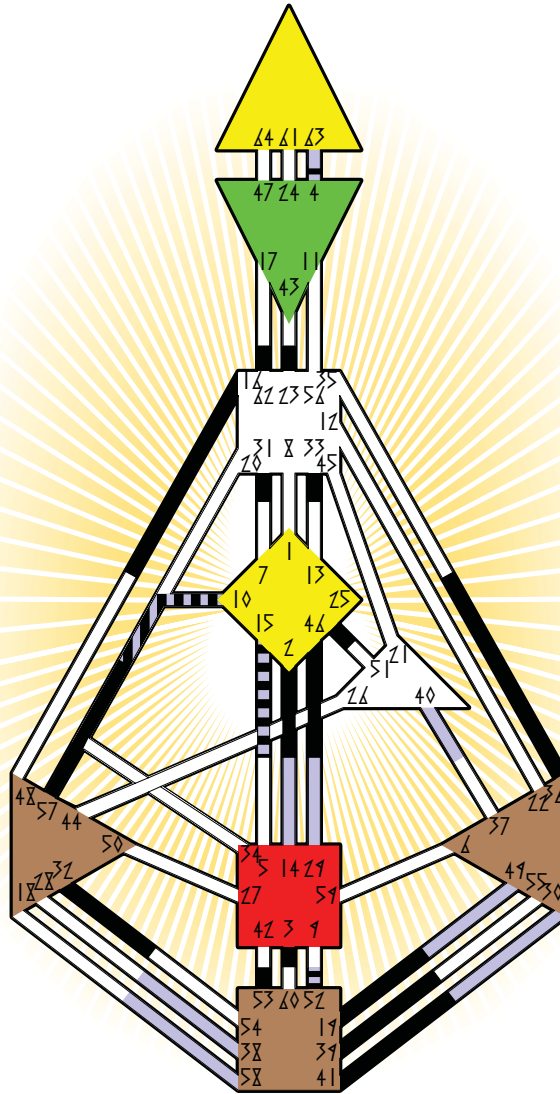

transit chart

- Definition Type**
- No definition
 - Single definition
 - Split definition
 - Triple split
 - Quadruple split
- Mode**
- To wait
 - To do
- Reflector
 - Projector
 - Generator
 - Manifestor

■ Benazir Bhutto

Karachi, PAK
21. June 1953
14:51:00 GMT
14:51:00 GMT

Personality

Design

	☉	⊕	☾	♋	♌	♍	♎	♏	♐	♑	♒	♓	
Personality	15.2	<u>10.2</u>	32.3	<u>41.2</u>	31.2	62.4	<u>2.2</u>	52.2	16.5	<u>57.6</u>	53.3	32.1	<u>4.3</u>
Design	25.4	<u>46.4</u>	52.5	<u>19.4</u>	33.4	36.2	3.6	3.6	23.1	<u>32.6</u>	39.6	32.3	<u>4.3</u>

■ her assassination

Rawalpindi, PAK
27. December 2007
12:10:00 GMT
12:10:00 GMT

Personality

	☉	⊕	☾	♋	♌	♍	♎	♏	♐	♑	♒	♓	
Personality	58.2	52.2	<u>4.3</u>	<u>30.5</u>	<u>29.5</u>	38.2	<u>14.2</u>	15.4	<u>10.4</u>	40.3	<u>63.5</u>	<u>49.2</u>	<u>10.1</u>