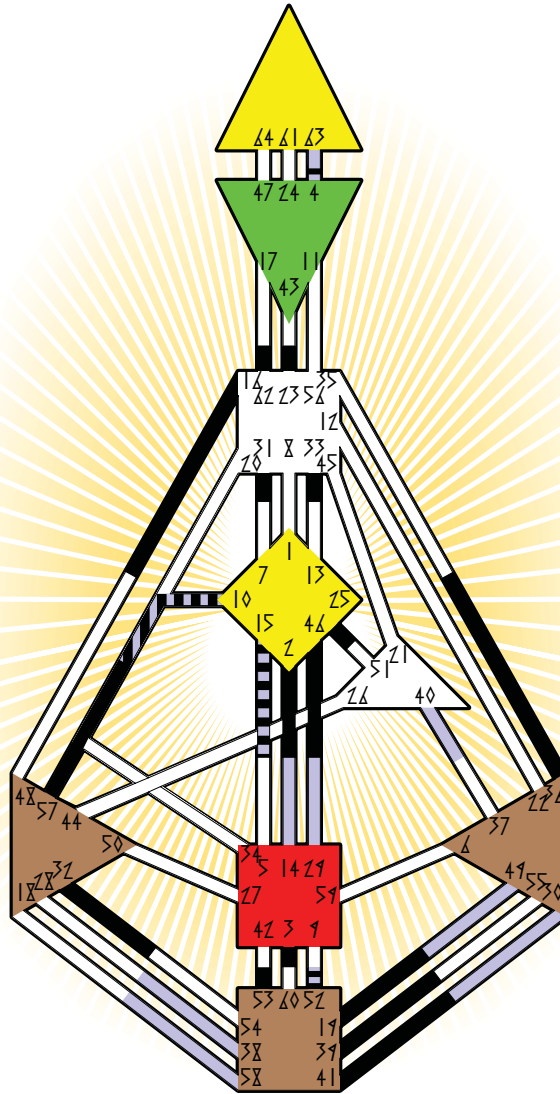

transit chart

- Definition Type**
- No definition
 - Single definition
 - Split definition
 - Triple split
 - Quadruple split
- Mode**
- To wait
 - Reflector
 - Projector
 - Generator
 - Manifestor
 - To do

Benazir Bhutto

Karachi, PAK
21. June 1953
14:51:00 GMT
14:51:00 GMT

Personality

Design

☉	⊕	☾	♋	♌	♍	♎	♏	♐	♑	♒	♓	♈	♉	♊
15.2	<u>10.2</u>	32.3	<u>41.2</u>	31.2	62.4	<u>2.2</u>	52.2	16.5	<u>57.6</u>	53.3	32.1	4.3		
25.4	<u>46.4</u>	52.5	<u>19.4</u>	33.4	36.2	3.6	3.6	23.1	<u>32.6</u>	39.6	32.3	<u>4.3</u>		

her assassination

Rawalpindi, PAK
27. December 2007
12:10:00 GMT
12:10:00 GMT

Personality

☉	⊕	☾	♋	♌	♍	♎	♏	♐	♑	♒	♓	♈	♉	♊
58.2	52.2	<u>4.3</u>	<u>30.5</u>	<u>29.5</u>	38.2	<u>14.2</u>	15.4	<u>10.4</u>	40.3	<u>63.5</u>	<u>49.2</u>	<u>10.1</u>		