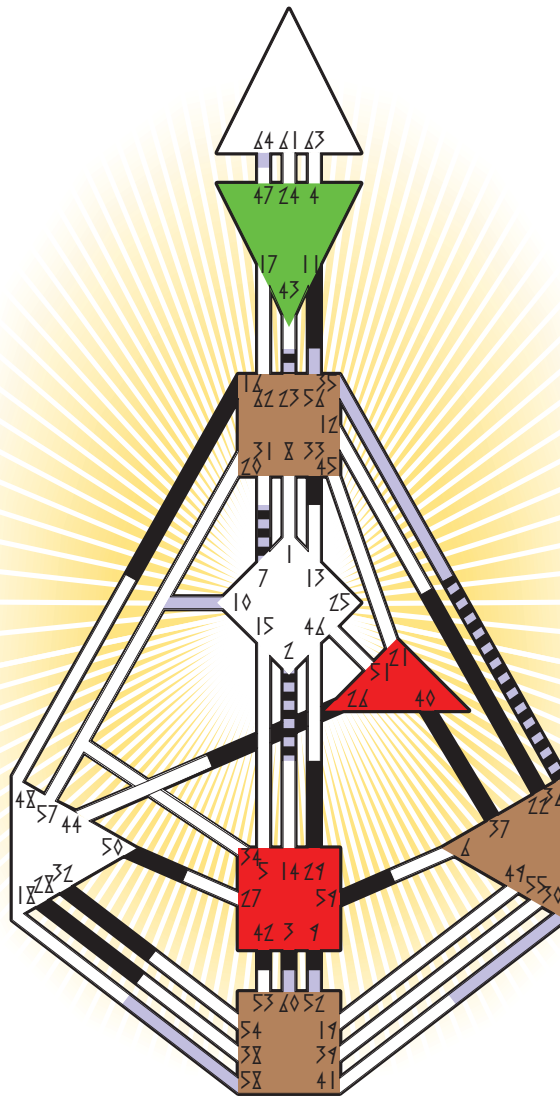

THE HUMAN DESIGN SYSTEM

transit chart

- Definition Type**
- No definition
 - Single definition
 - Split definition
 - Triple split
 - Quadruple split
- Mode**
- To wait
 - To do
- Reflector
 - Projector
 - Generator
 - Manifestor

Michael Jackson

Gary, IN
 29. August 1958
 23:53:00 CDT
 04:53:00 GMT

Personality

Design

	☉	☊	☾	♋	♌	♍	♎	♏	♐	♑	♒	♓	♈
Personality	40.1	37.1	22.1	32.3	42.3	29.1	7.5	23.4	50.3	26.3	7.1	28.1	59.3
Design	16.3	9.3	28.1	50.5	3.5	2.6	3.2	36.2	32.2	11.1	33.1	28.1	29.6

his death

25. June 2009
 14:26:00 PDT
 21:26:00 GMT

	☉	☊	☾	♋	♌	♍	♎	♏	♐	♑	♒	♓	♈
Personality	52.1	58.1	7.5	60.5	56.5	35.5	23.2	2.6	30.3	64.6	36.5	30.2	10.4