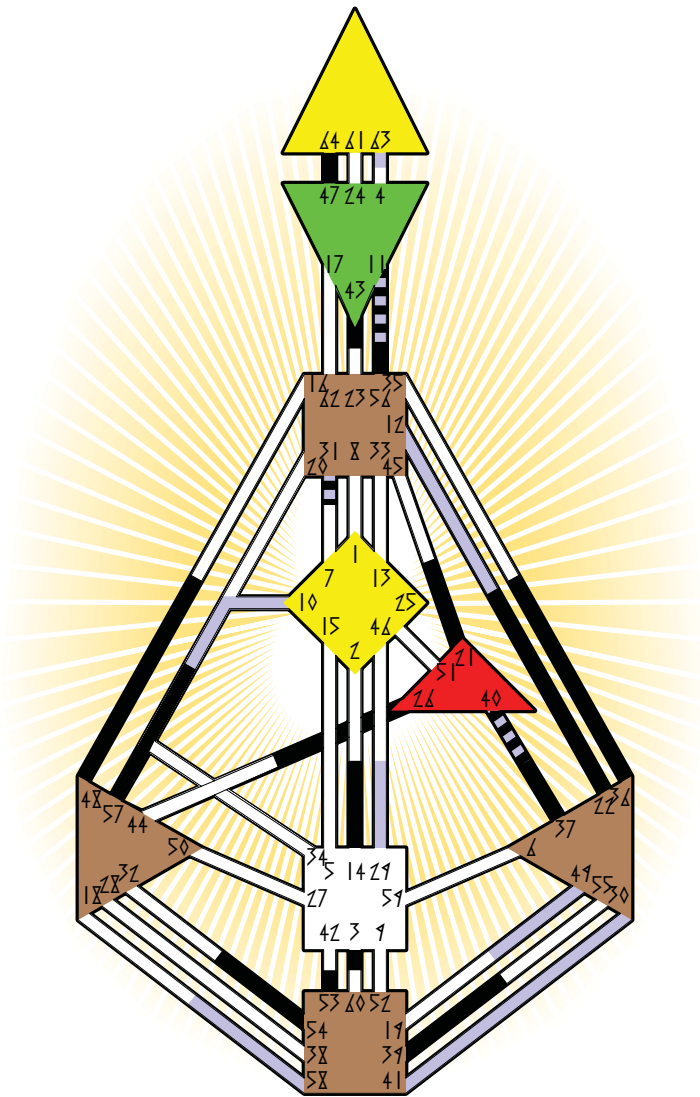

transit chart

- | Definition Type | Mode | |
|--|------------------------------------|--|
| <input type="checkbox"/> No definition | <input type="checkbox"/> To wait | <input type="checkbox"/> Reflector |
| <input type="checkbox"/> Single definition | <input type="checkbox"/> Projector | <input type="checkbox"/> Generator |
| <input checked="" type="checkbox"/> Split definition | <input type="checkbox"/> To do | <input checked="" type="checkbox"/> Manifestor |
| <input type="checkbox"/> Triple split | | |
| <input type="checkbox"/> Quadruple split | | |

Heath Ledger

Perth, AUS
4. April 1979
12:00:00 AWST
04:00:00 GMT

Personality

Design

21.5	48.5	39.2	47.1	22.1	36.4	37.2	36.6	56.3	40.3	43.2	26.4	57.4
54.1	53.1	3.6	47.4	22.4	11.5	14.6	54.5	31.5	64.3	43.2	26.3	57.5

his death

New York, NY
22. January 2008
13:30:00 EST
18:30:00 GMT

Personality

41.1	31.1	31.3	30.4	29.4	49.2	11.6	12.3	58.5	40.2	63.6	49.3	10.2