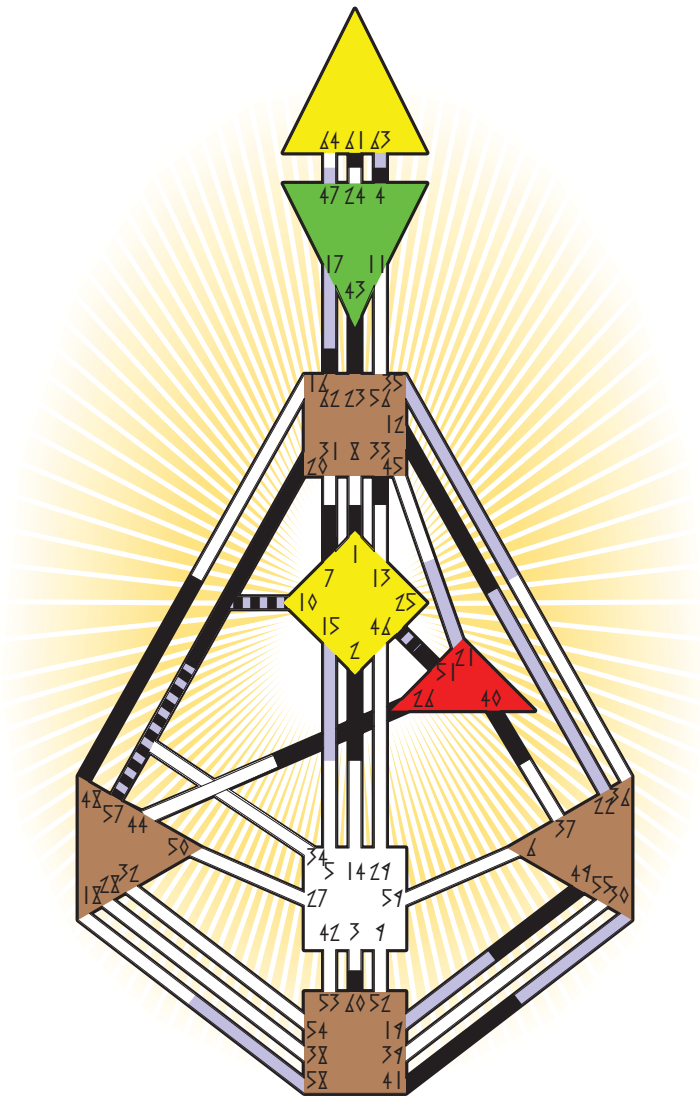

transit chart

- Definition Type**
- No definition
 - Single definition
 - Split definition
 - Triple split
 - Quadruple split
- Mode**
- To wait
 - To do

■ Ra Uru Hu

Montreal PQ, CDN
 9. April 1948
 00:14:00 EST
 05:14:00 GMT

Personality

Design

☉	⊕	☾	♋	♌	♍	♎	♏	♐	♑	♒	♓	♈	♉	♊
51.5	57.5	51.1	2.1	1.1	25.3	20.6	7.6	10.1	7.3	12.1	48.3	33.6		
61.1	62.1	41.3	23.3	43.3	60.1	49.5	40.2	26.1	4.3	12.1	48.4	7.2		

■ his death

12. March 2011
 05:40:00 MET
 04:40:00 GMT