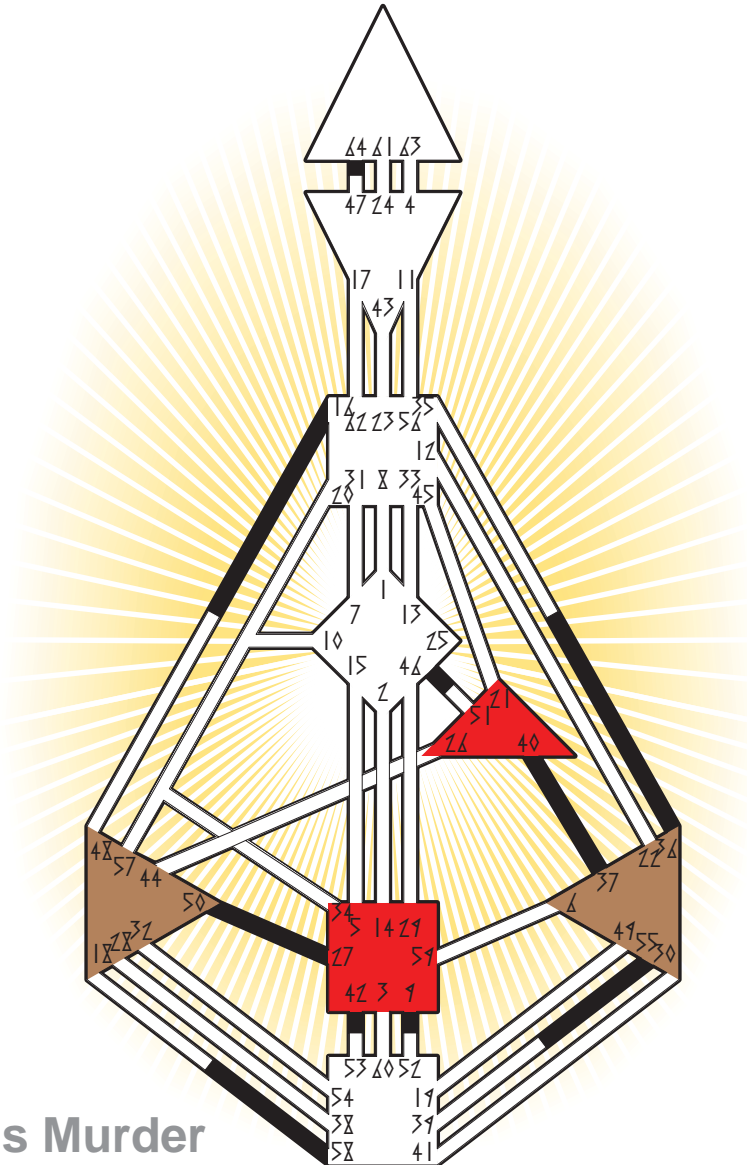

transit
chart

Trayvon Martin's Murder

Sanford, FL
26. February 2012
19:00:00 EST
00:00:00 GMT

Personality

Definition Type

- No definition
- Single definition
- Split definition
- Triple split
- Quadruple split

Mode

- To wait
- To do

Defined Centers

- Throat
- Ji
- Sacral
- Head
- Heart
- Root

Awareness

- Mental (Ajna)
- Sensory (Spleen)
- Emotional (Solar Plexus)