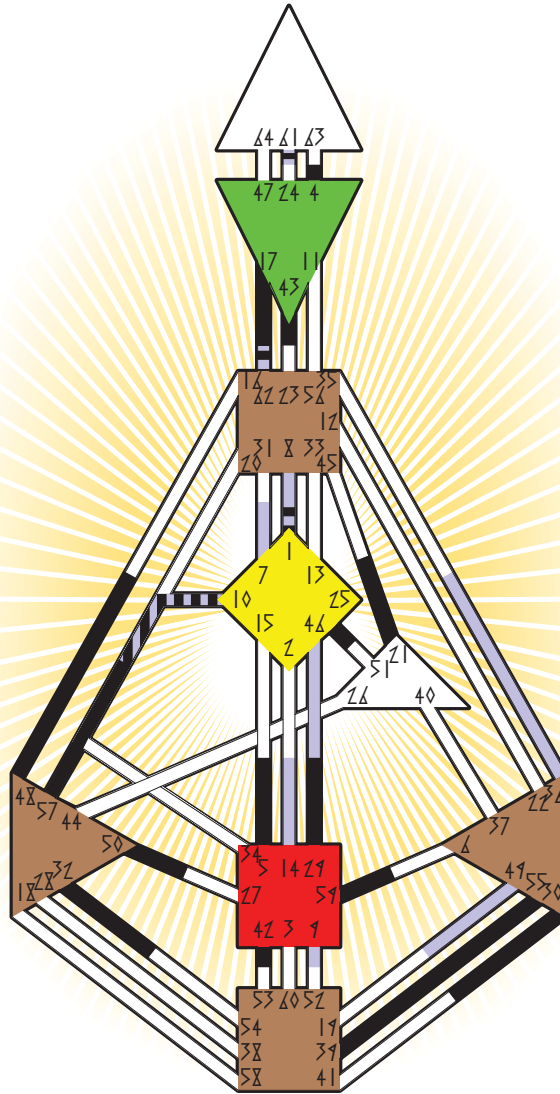

THE HUMAN DESIGN SYSTEM

transit chart

- Definition Type**
- No definition
 - Single definition
 - Split definition
 - Triple split
 - Quadruple split
- Mode**
- To wait
 - To do
- Reflector
 - Projector
 - Generator
 - Manifestor

Zeno

Oakland, CA
12. April 1952
05:05:00 PST
13:05:00 GMT

Personality

Design

☉	⊕	☾	♋	♌	♍	♎	♏	♐	♑	♒	♓	♈	♉	♊
42.2	32.2	43.1	30.5	29.5	21.2	25.6	1.4	42.6	48.2	39.1	57.6	4.1		
61.5	62.5	59.4	55.1	59.1	10.6	5.5	50.2	17.5	48.6	39.3	32.2	4.3		

her accident

19. November 2009
18:00:00 GMT
18:00:00 GMT

☉	⊕	☾	♋	♌	♍	♎	♏	♐	♑	♒	♓	♈	♉	♊
14.4	8.4	10.4	61.2	62.2	9.1	1.2	7.2	49.1	46.5	36.1	49.6	10.4		