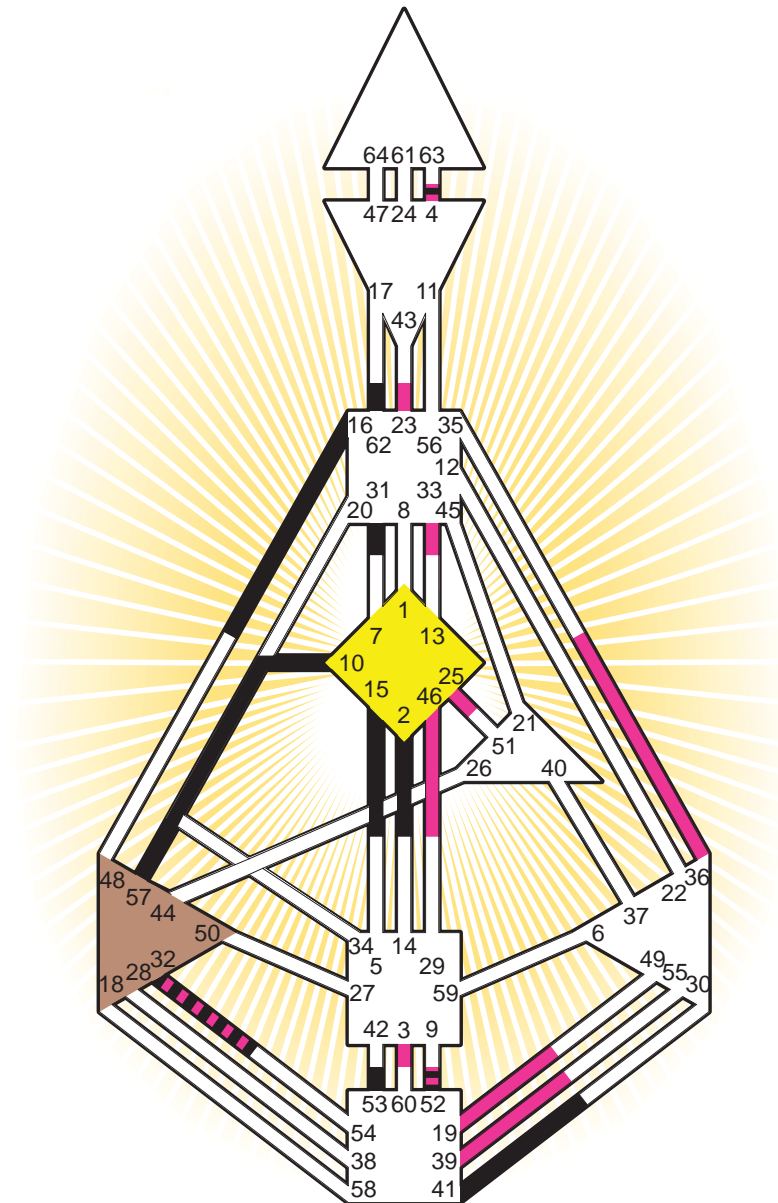

ZEN HUMAN DESIGN

INDIVIDUAL CHART

Benazir Bhutto

Personality

Karachi, PAK
21. June 1953
19:21:00 EIT
14:21:00 GMT

Design

22. March 1953
19:49:25 GMT

Rodden Rating **DD**

Definition Type

- ☐ No Definition
- ☒ Single Definition
- ☐ Split Definition
- ☐ Triple Split Definition
- ☐ Quadruple Split Definition

Mode

- ☒ To Wait
- ☐ To Do

Defined Centers

- ☐ Throat
- ☒ Ji
- ☐ Sacral
- ☐ Head
- ☐ Heart
- ☐ Root

Awareness

- ☐ Mental (Ajna)
- ☒ Intuitive (Spleen)
- ☐ Emotional (Solar Plexus)

	☉	⊕	☾	♋	♌	♍	♎	♏	♐	♑	♒	♓	
Personality	15.2	<u>10.2</u>	32.3	41.2	31.2	62.4	2.2	52.2	16.5	<u>57.6</u>	53.3	32.1	4.3
Design	25.4	46.4	52.4	19.4	33.4	36.2	3.6	3.6	23.1	32.6	39.6	32.3	4.3