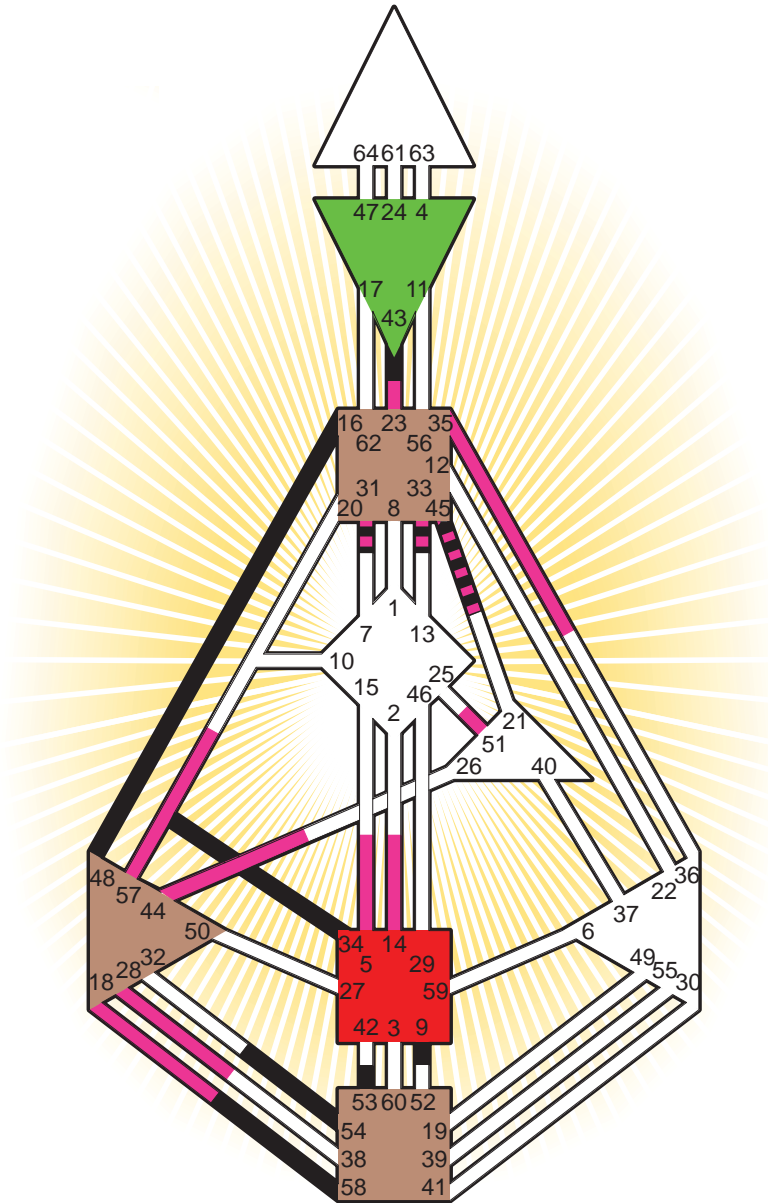

ZEN HUMAN DESIGN

INDIVIDUAL CHART

David Bowie

Personality

London, GBE
 8. January 1947
 09:15:00 GMT
 09:15:00 GMT

Design

13. October 1946
 05:00:05 GMT

Rodden Rating **A**

Definition Type

- No Definition
- Single Definition
- Split Definition
- Triple Split Definition
- Quadruple Split Definition

Mode

- To Wait
- To Do

Defined Centers

- Throat
- Head
- Ji
- Heart
- Sacral
- Root

Awareness

- Mental (Ajna)
- Intuitive (Spleen)
- Emotional (Solar Plexus)

	☉	⊕	☾	♋	♌	♍	♎	♏	♐	♑	♒	♓	
Personality	54.3	53.3	31.3	16.6	9.6	58.5	34.3	54.2	43.3	31.6	45.2	48.2	33.6
Design	57.5	51.5	23.3	35.2	5.2	44.1	14.5	44.6	28.2	31.6	45.6	18.6	33.6