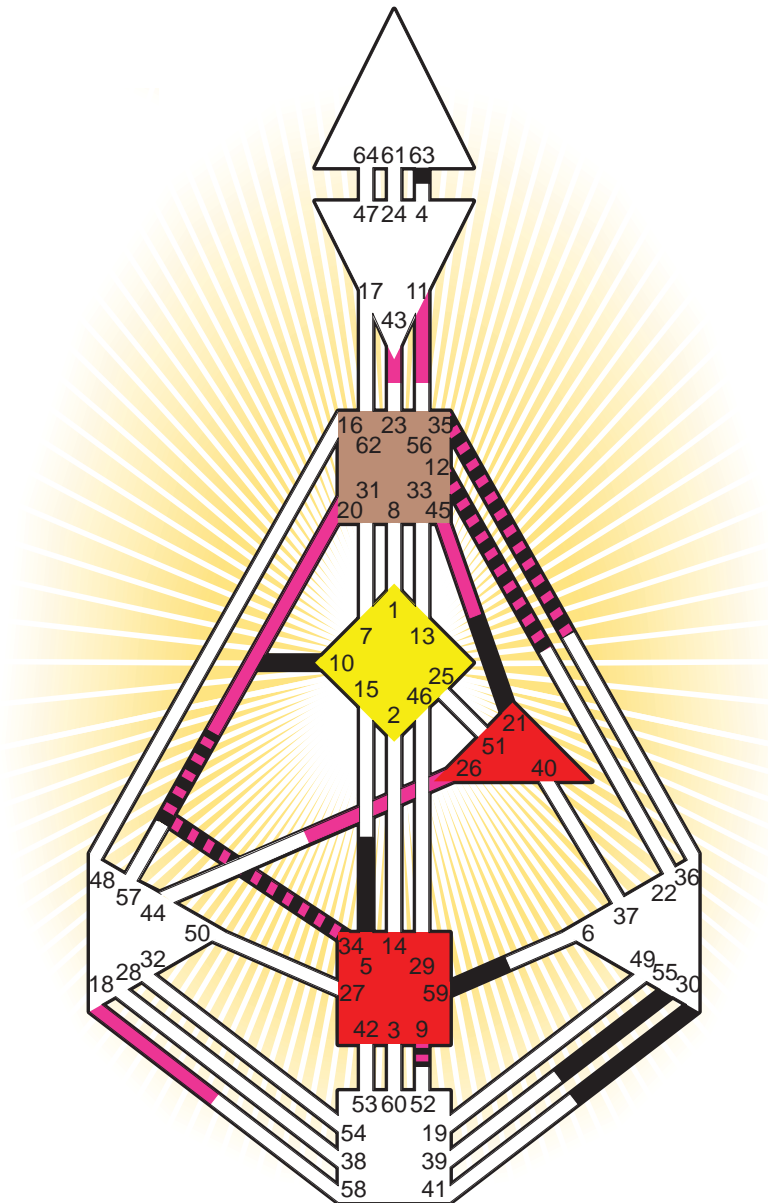

ZEN HUMAN DESIGN

INDIVIDUAL CHART

Luis Buñuel

Personality

Calanda, E
22. February 1900
12:00:00 LMT
12:00:56 GMT

Design

27. November 1899
21:01:31 GMT

Rodden Rating **AA**

Definition Type

- ☐ No Definition
- ☒ Single Definition
- ☐ Split Definition
- ☐ Triple Split Definition
- ☐ Quadruple Split Definition

Mode

- ☐ To Wait
- ☒ To Do

Defined Centers

- ☒ Throat
- ☐ Head
- ☒ Ji
- ☒ Heart
- ☒ Sacral
- ☐ Root

Awareness

- ☐ Mental (Ajna)
- ☐ Intuitive (Spleen)
- ☐ Emotional (Solar Plexus)

	☉	⊕	☾	♋	♌	♍	♎	♏	♐	♑	♒	♓	
Personality	55.4	59.4	34.2	5.6	35.6	63.3	21.2	30.1	9.4	10.6	5.1	12.2	35.4
Design	34.6	20.6	18.1	26.4	45.4	26.6	11.2	26.2	43.6	11.2	9.3	12.4	35.5