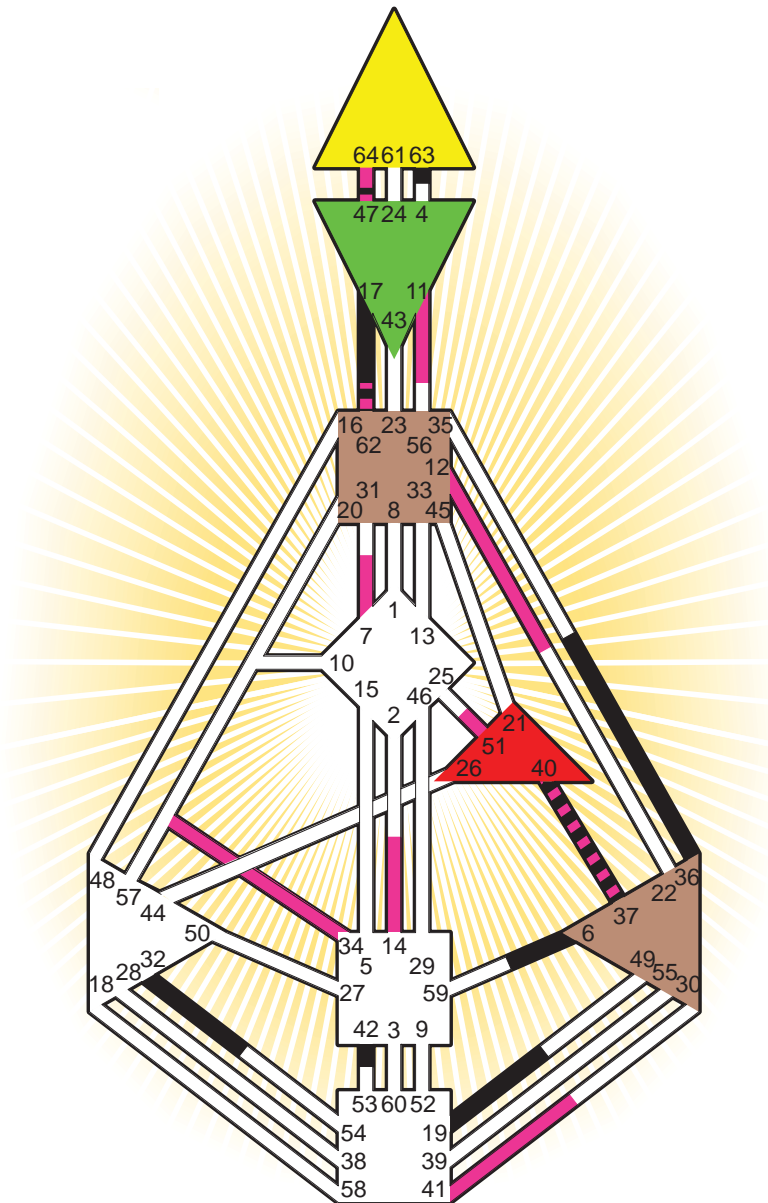

ZEN HUMAN DESIGN

INDIVIDUAL CHART

Michael Caine

Personality

Rotherhithe, GBE
 14. March 1933
 10:10:00 GMT
 10:10:00 GMT

Design

17. December 1932
 12:32:26 GMT

Rodden Rating **B**

Definition Type

- No Definition
- Single Definition
- Split Definition
- Triple Split Definition
- Quadruple Split Definition

Mode

- To Wait
- To Do

Defined Centers

- Throat
- Head
- Ji
- Heart
- Sacral
- Root

Awareness

- Mental (Ajna)
- Intuitive (Spleen)
- Emotional (Solar Plexus)

	☉	⊕	☾	♋	♌	♍	♎	♏	♐	♑	♒	♓	
Personality	36.1	6.1	32.4	37.3	40.3	17.4	63.3	40.1	47.1	19.6	42.1	40.3	62.1
Design	11.3	12.3	7.3	37.6	40.6	34.6	14.1	64.3	47.6	41.1	51.5	40.5	62.3