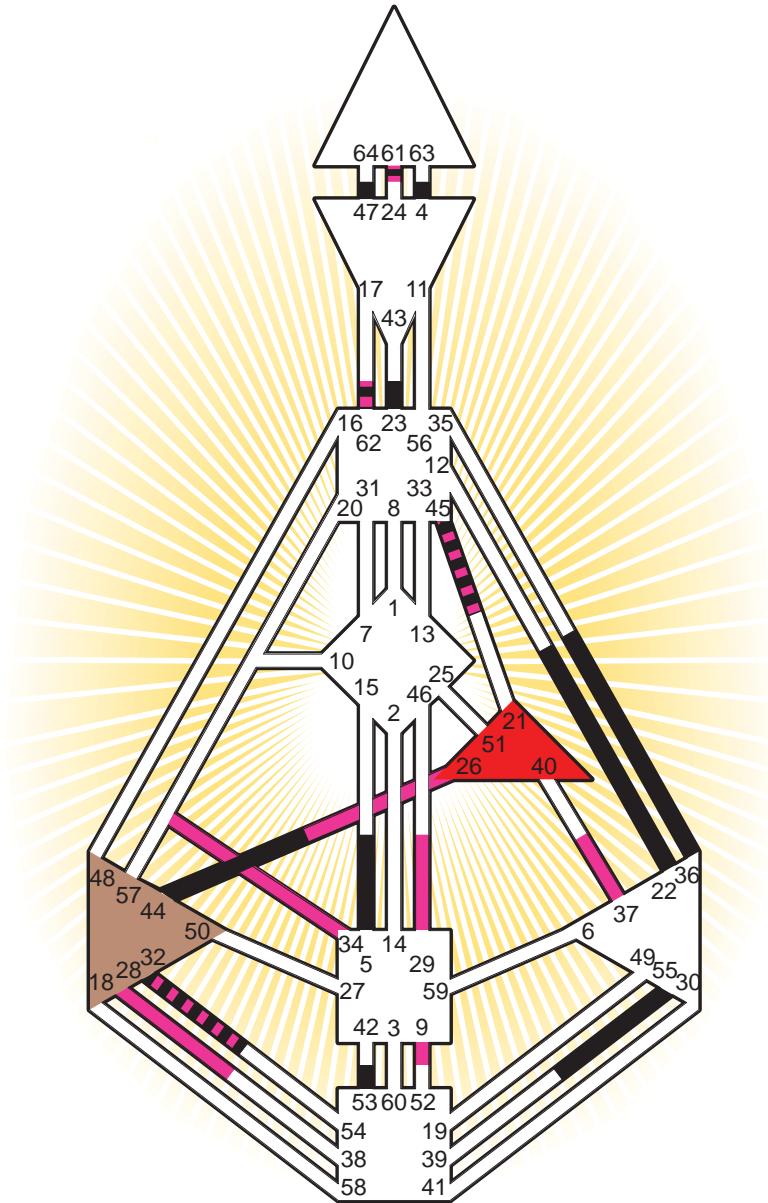

ZEN HUMAN DESIGN

INDIVIDUAL CHART

Chaitanyo

Personality

Aarau, CH
 9. March 1954
 13:01:00 MET
 12:01:00 GMT

Design

12. December 1953
 16:45:35 GMT

Definition Type

- No Definition
- Single Definition
- Split Definition
- Triple Split Definition
- Quadruple Split Definition

Mode

- To Wait
- To Do

Defined Centers

- Throat
- Head
- Ji
- Heart
- Sacral
- Root

Awareness

- Mental (Ajna)
- Intuitive (Spleen)
- Emotional (Solar Plexus)

	☉	⊕	☾	♋	♌	♍	♎	♏	♐	♑	♒	♓		
Personality	22.2	47.2	23.1	61.2	62.2	55.4	36.6	5.4	45.1	<u>44.2</u>	53.5	32.6	4.5	
Design		<u>26.4</u>	45.4	37.2	61.4	62.4	34.3	9.4	32.5	45.5	28.5	62.2	32.6	29.1