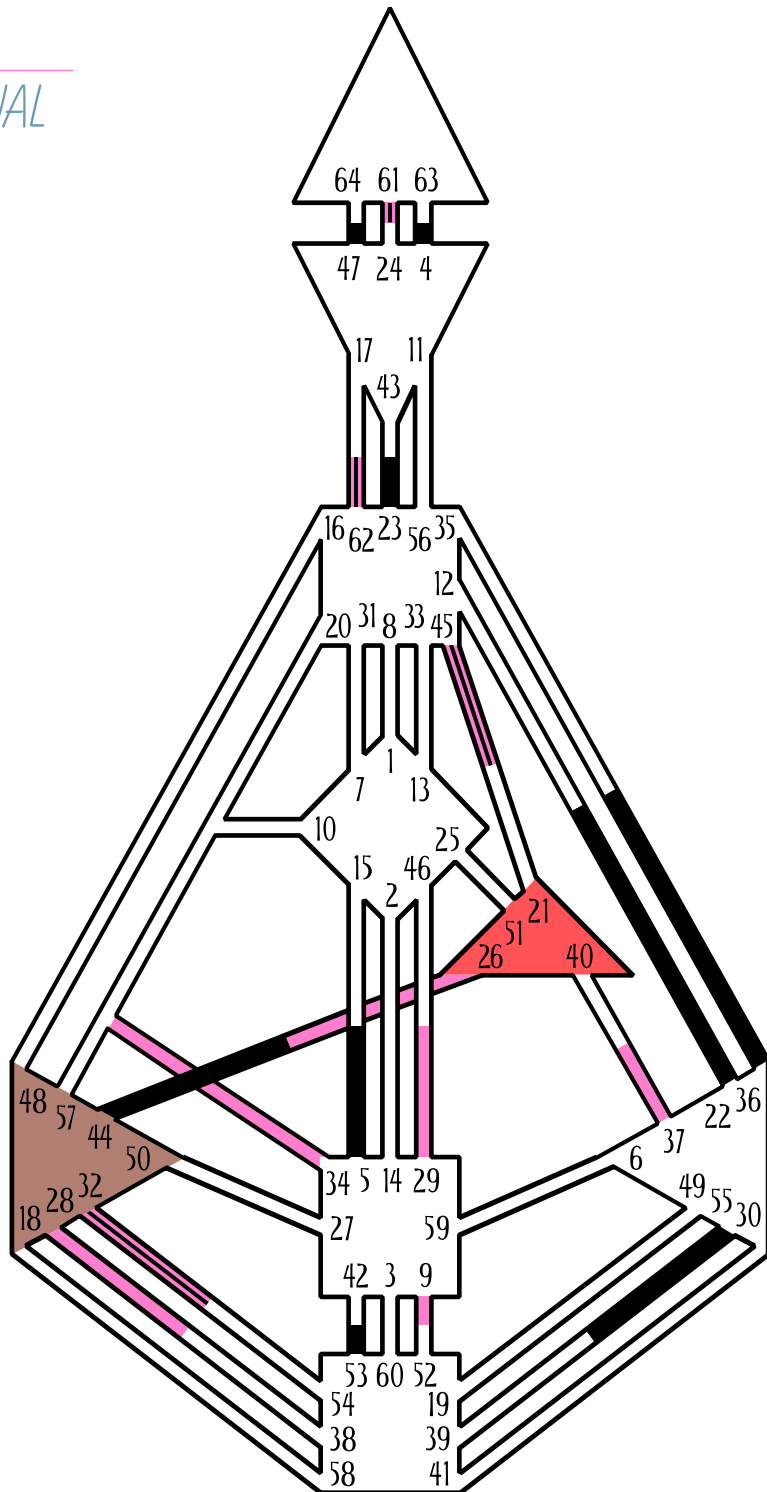

16:45:34 UT

Definition Type

- No definition
- Single definition
- Split definition
- Triple Split
- Quadruple Split

Mode

- To wait
- To do

Defined Centers

- △ Head
- ▽ Ajna
- Throat
- ◇ Ji
- ▲ Heart
- ▴ Spleen
- ◁ Solar Plexus
- Sacral
- Root

Uranus Opposition

54.5 1993.01.21 – 1993.11.29

61.2 1993.03.22 – 1994.10.25

☉	⊕	☾	♊	♋	♌	♍	♎	♏	♐	♑	♒	♓
22.2	47.2	23.1	61.2	62.2	55.4	36.6	5.4	45.1	44.2	53.5	32.6	4.5
26.4	45.4	37.2	61.4	62.4	34.3	9.4	32.5	45.5	28.5	62.2	32.6	29.1